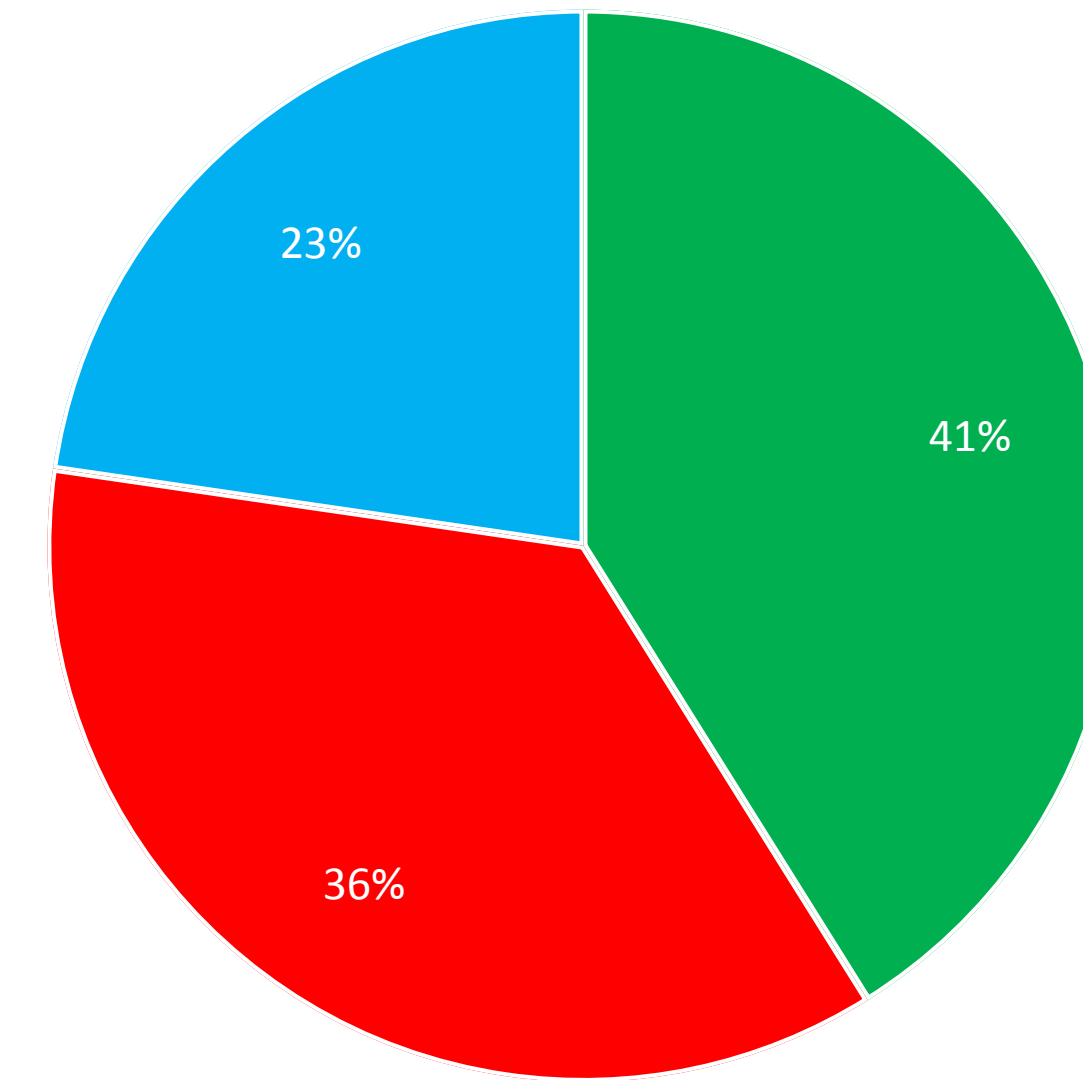

Results By Polling Station - WASKAGANISH

Eeyou Istchee - DEPUTY GRAND CHIEF ELECTION 2017

Candidates	Ballots	Percentage
Mandy GULL	277	41%
John MATOUSH	244	36%
Reggie D. NEEPOSH	153	23%
Total	674	100%

Last Updated: 2017-07-13 1:47 AM

NOTE:
These results are solely intended for the purpose of informing the public of the election results as they are being received by the Chief Electoral Officer.

For official final results, refer to the Chief Electoral Officer.