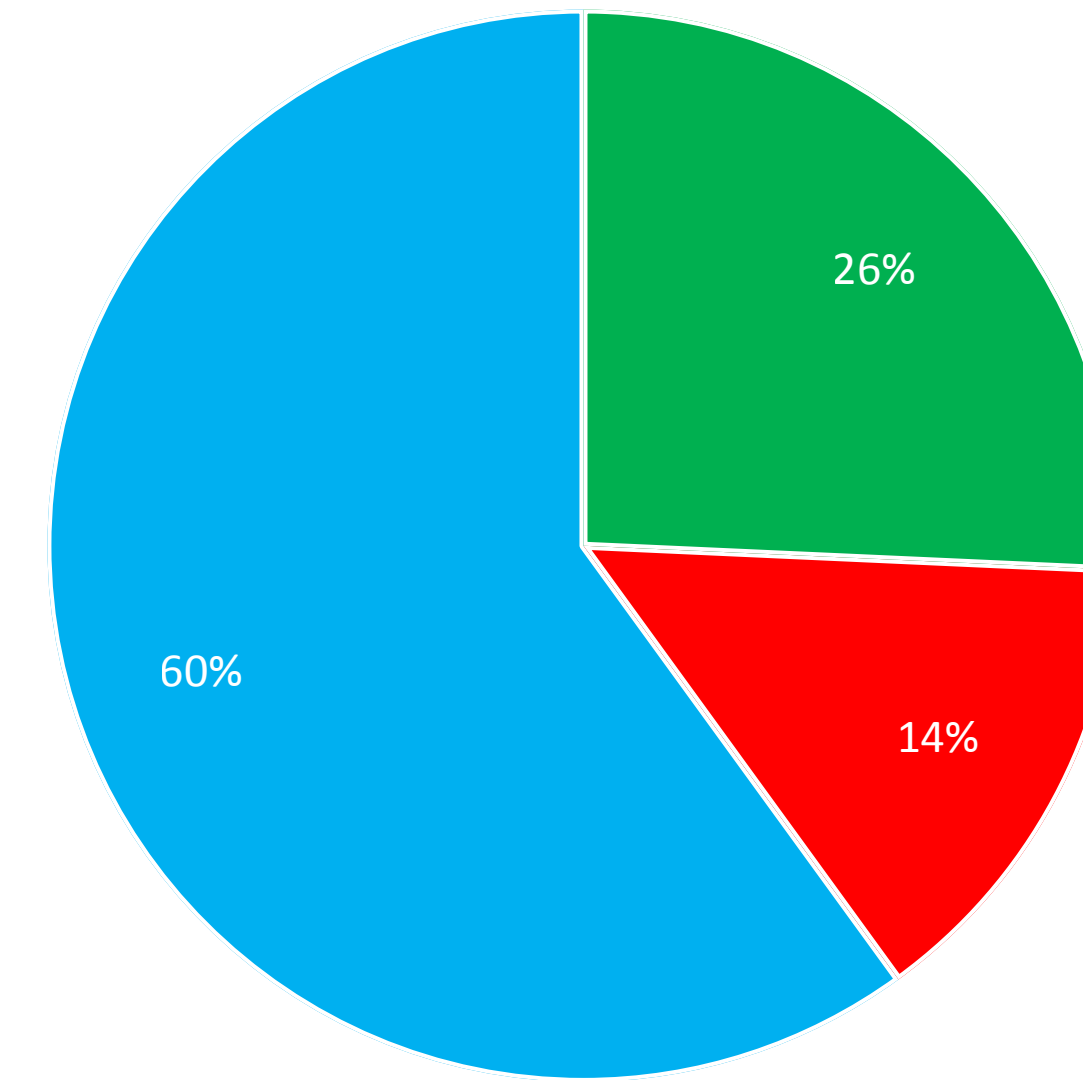

Results By Polling Station - SENNETERRE

Eeyou Istchee - DEPUTY GRAND CHIEF ELECTION 2017

Candidates	Ballots	Percentage
Mandy GULL	9	26%
John MATOUSH	5	14%
Reggie D. NEEPOSH	21	60%
Total	35	100%

Last Updated: 2017-07-13 1:47 AM