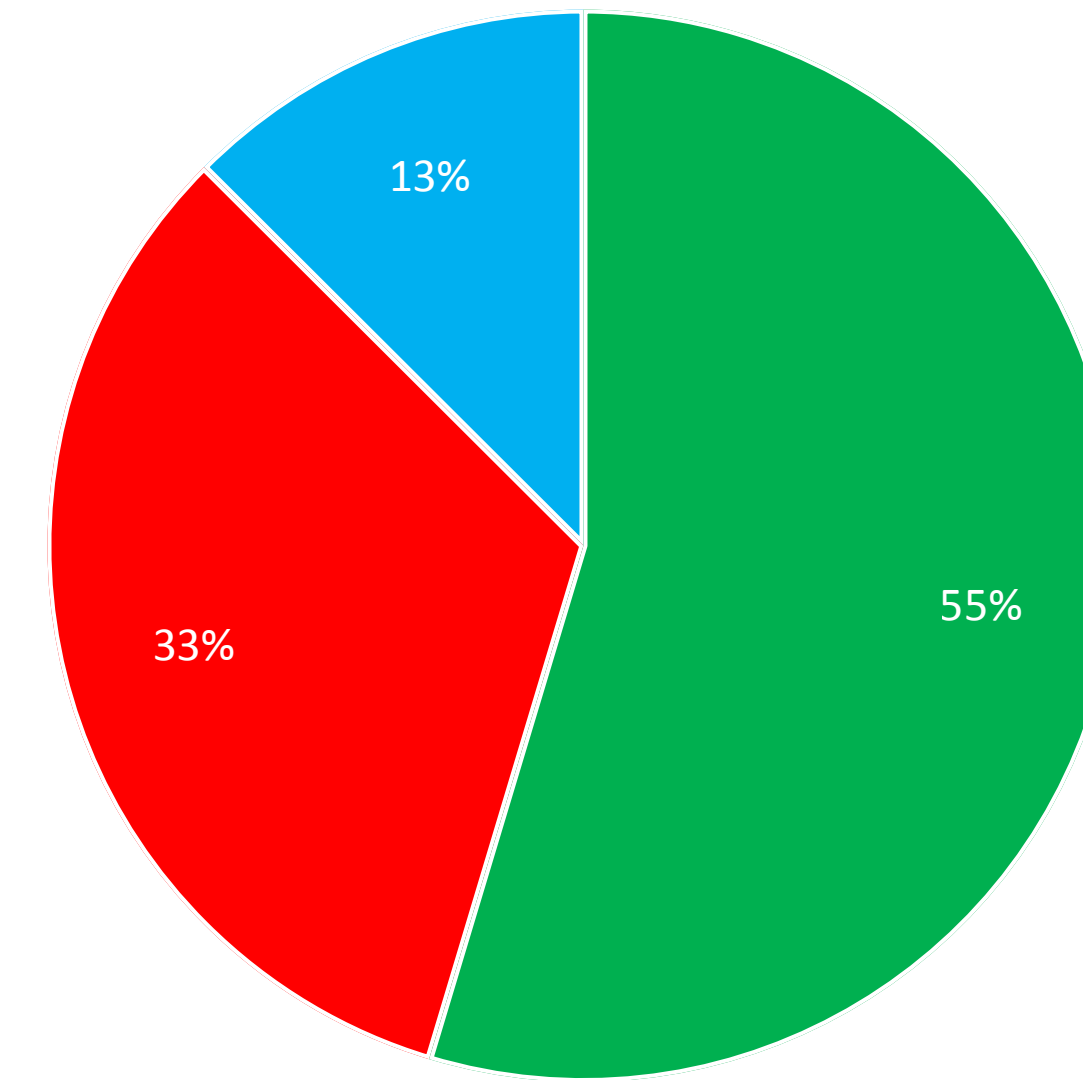

Results By Polling Station - WASWANIPi

Eeyou Istchee - DEPUTY GRAND CHIEF ELECTION 2017

Candidates	Ballots	Percentage
Mandy GULL	288	55%
John MATOUSH	173	33%
Reggie D. NEEPOSH	66	13%
Total	527	100%

Last Updated: 2017-07-13 1:47 AM

NOTE:

These results are solely intended for the purpose of informing the public of the election results as they are being received by the Chief Electoral Officer.

For official final results, refer to the Chief Electoral Officer.