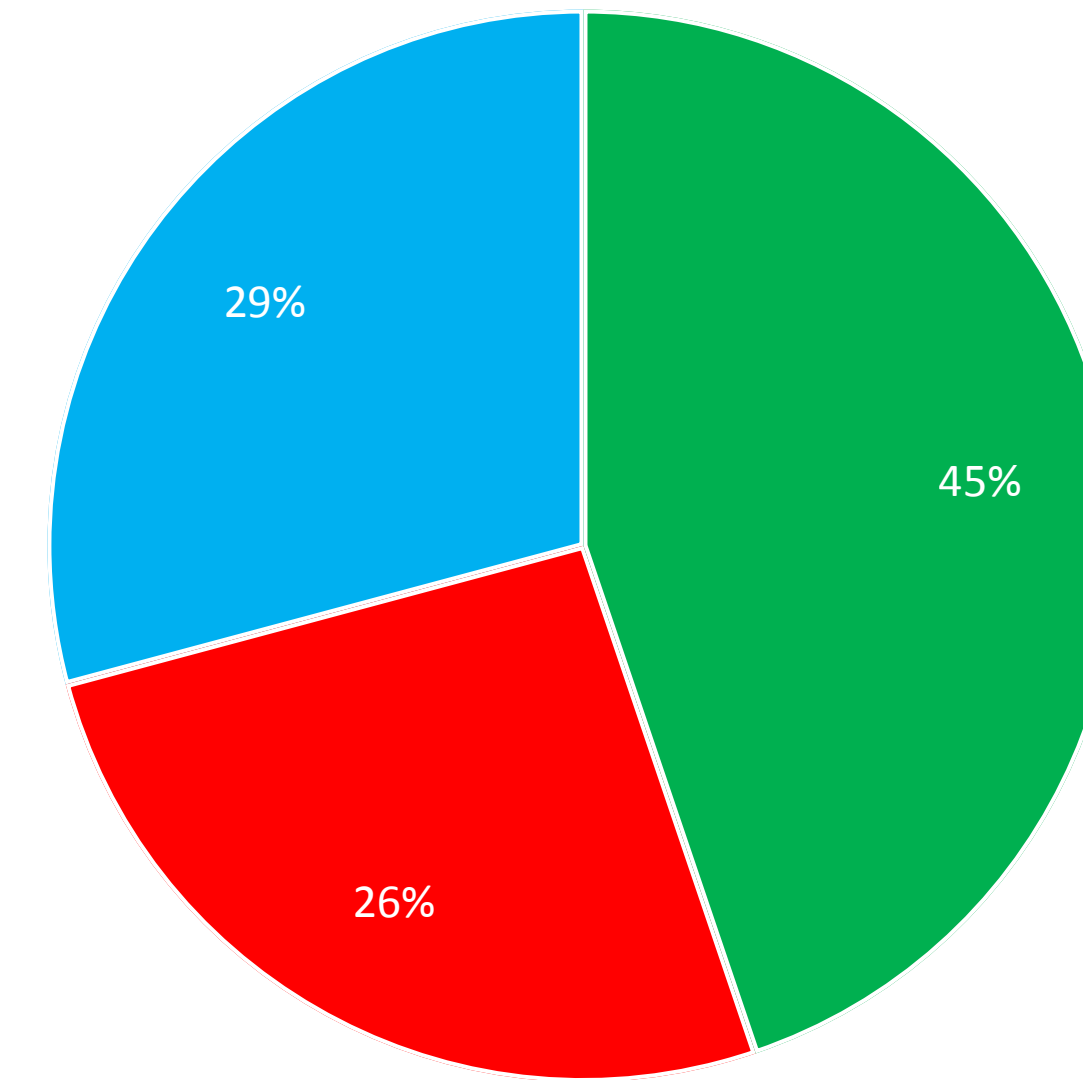

Results By Polling Station - VAL-D'OR

Eeyou Istchee - DEPUTY GRAND CHIEF ELECTION 2017

Candidates	Ballots	Percentage
Mandy GULL	43	45%
John MATOUSH	25	26%
Reggie D. NEEPOSH	28	29%
Total	96	100%

Last Updated: 2017-07-13 1:47 AM

NOTE:
These results are solely intended for the purpose of informing the public of the election results as they are being received by the Chief Electoral Officer.

For official final results, refer to the Chief Electoral Officer.