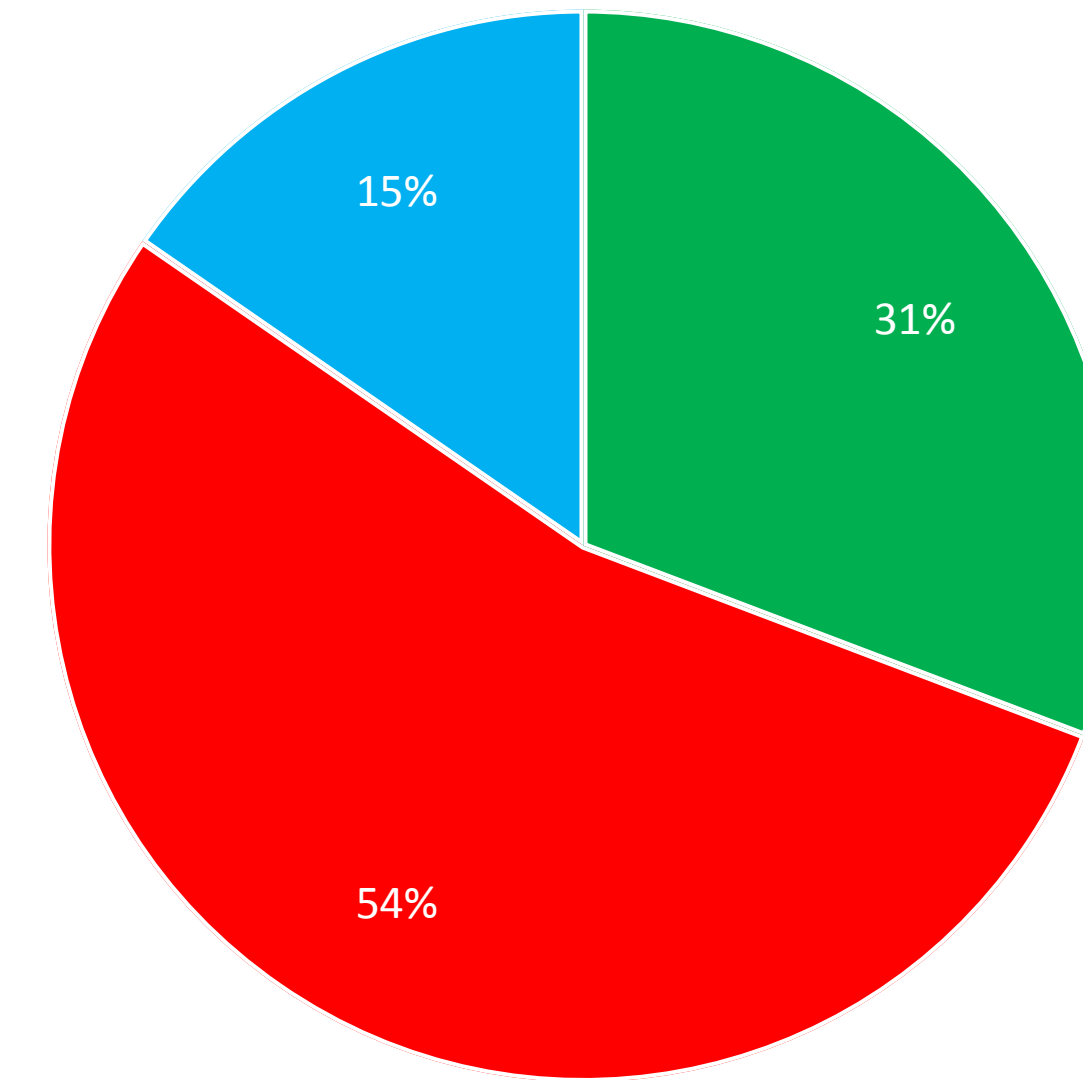

Results By Polling Station - OTHER (MINE SITES & MAIL-IN)

Eeyou Istchee - DEPUTY GRAND CHIEF ELECTION 2017

Last Updated: 2017-07-13 1:47 AM

Candidates	Ballots	Percentage
Mandy GULL	4	31%
John MATOUSH	7	54%
Reggie D. NEEPOSH	2	15%
Total	13	100%