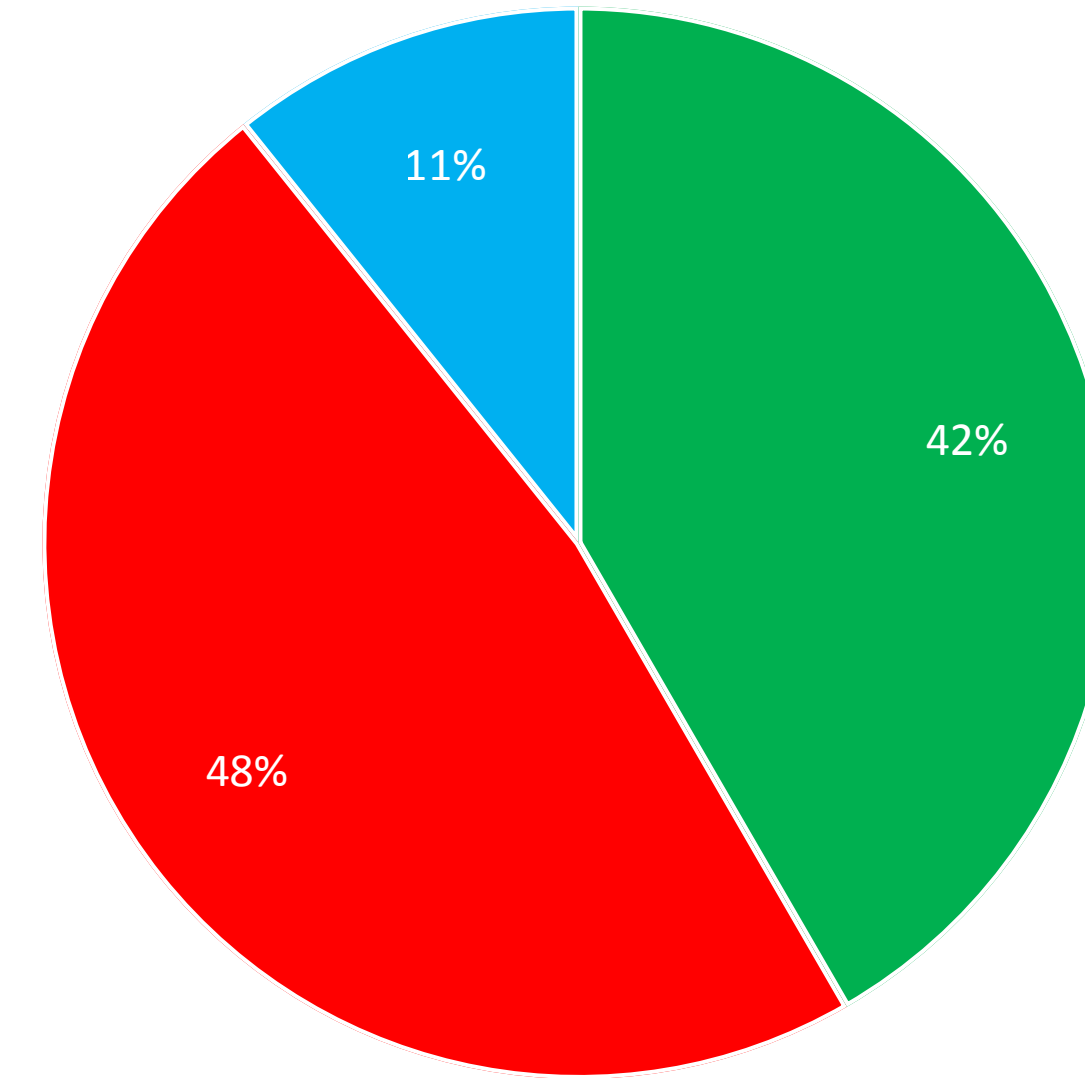

Results By Polling Station - WEMINDJI

Eeyou Istchee - DEPUTY GRAND CHIEF ELECTION 2017

Candidates	Ballots	Percentage
Mandy GULL	217	42%
John MATOUSH	248	48%
Reggie D. NEEPOSH	56	11%
Total	521	100%

Last Updated: 2017-07-13 1:47 AM