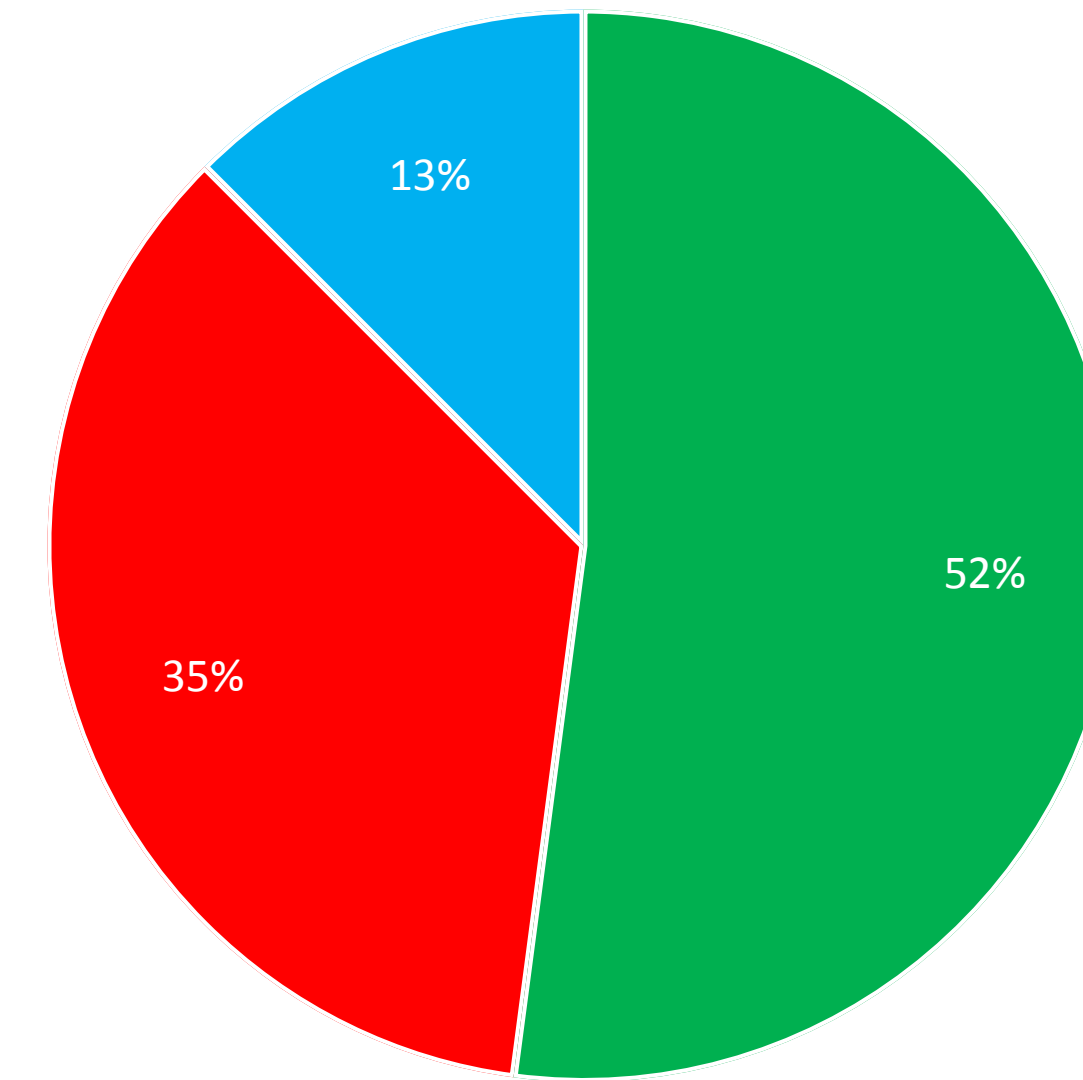

Results By Polling Station - MONTREAL

Eeyou Istchee - DEPUTY GRAND CHIEF ELECTION 2017

Candidates	Ballots	Percentage
Mandy GULL	100	52%
John MATOUSH	68	35%
Reggie D. NEEPOSH	24	13%
Total	192	100%

Last Updated: 2017-07-13 1:47 AM