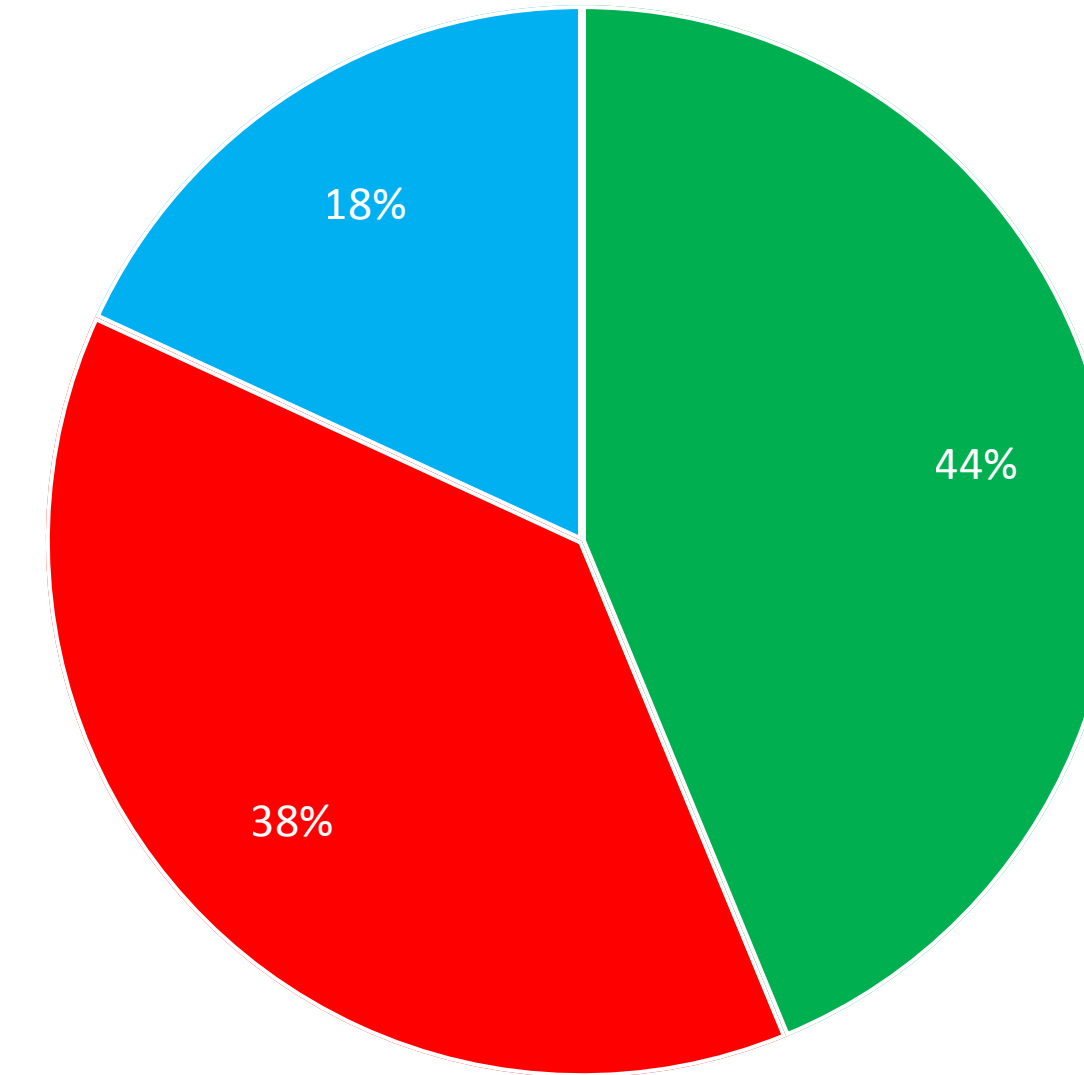

ELECTION RESULTS

Eeyou Istchee - DEPUTY GRAND CHIEF ELECTION 2017

Candidates	Ballots	Percentage
Mandy GULL	2415	44%
John MATOUSH	2102	38%
Reggie D. NEEPOSH	1000	18%
Total	5,517	100%

Last Updated: 2017-07-13 1:47 AM