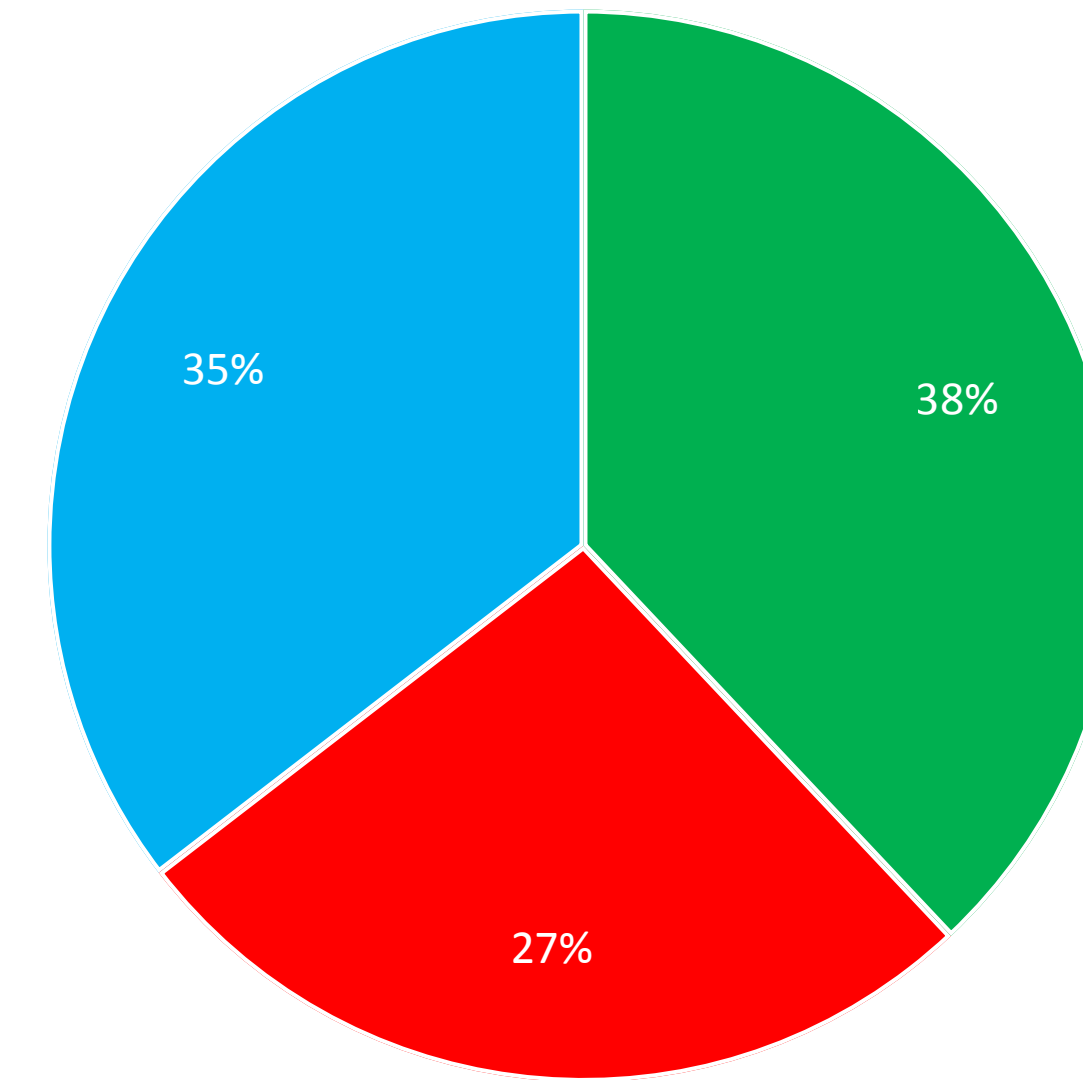

Results By Polling Station - WASHAW SIBI

Eeyou Istchee - DEPUTY GRAND CHIEF ELECTION 2017

Candidates	Ballots	Percentage
Mandy GULL	30	38%
John MATOUSH	21	27%
Reggie D. NEEPOSH	28	35%
Total	79	100%

Last Updated: 2017-07-13 1:47 AM