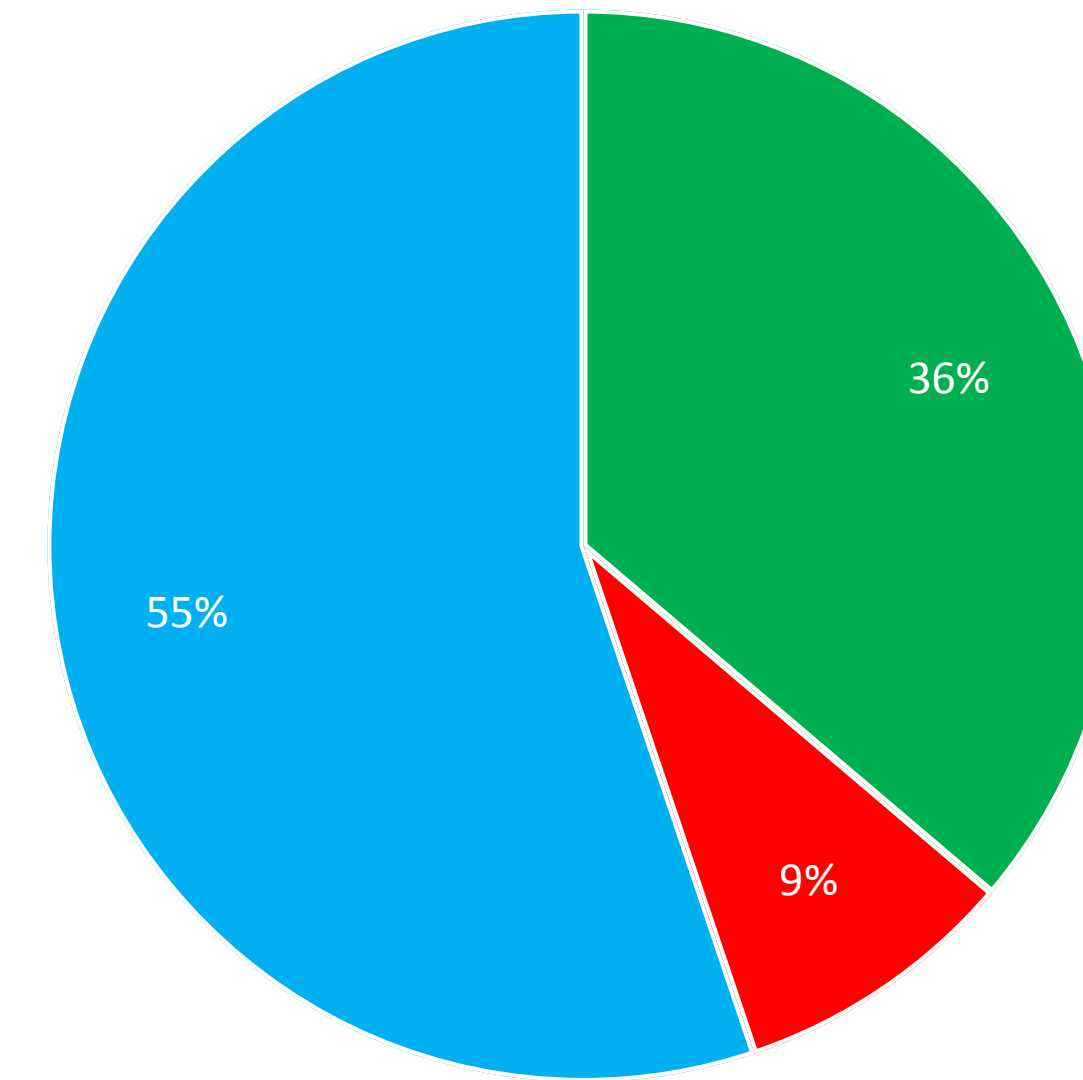

Results By Polling Station - MOCREEBEC

Eeyou Istchee - DEPUTY GRAND CHIEF ELECTION 2017

Candidates	Ballots	Percentage
Mandy GULL	21	36%
John MATOUSH	5	9%
Reggie D. NEEPOSH	32	55%
Total	58	100%

Last Updated: 2017-07-13 1:47 AM