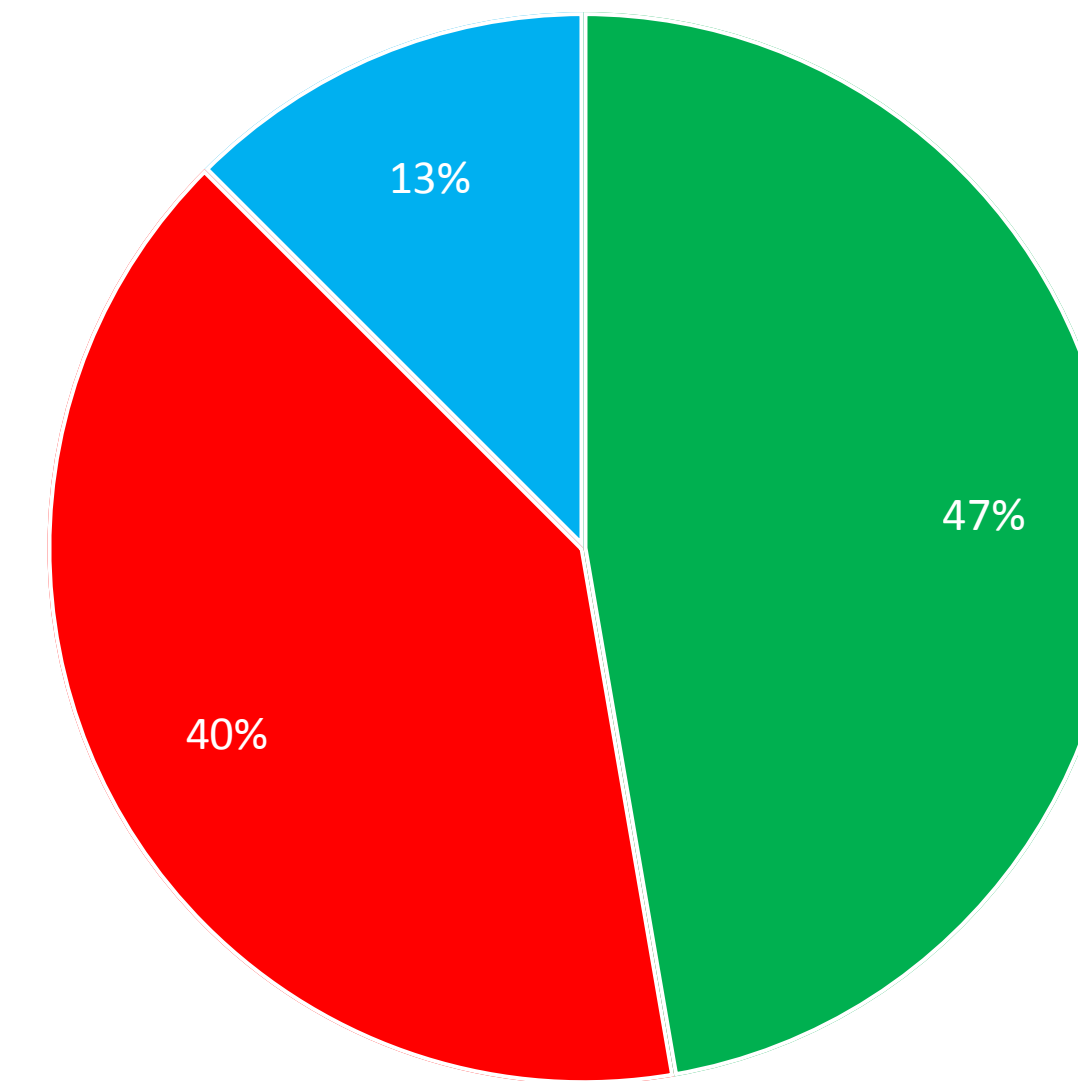

Results By Polling Station - CHISASIBI

Eeyou Istchee - DEPUTY GRAND CHIEF ELECTION 2017

Candidates	Ballots	Percentage
Mandy GULL	488	47%
John MATOUSH	415	40%
Reggie D. NEEPOSH	129	13%
Total	1,032	100%

Last Updated: 2017-07-13 1:47 AM