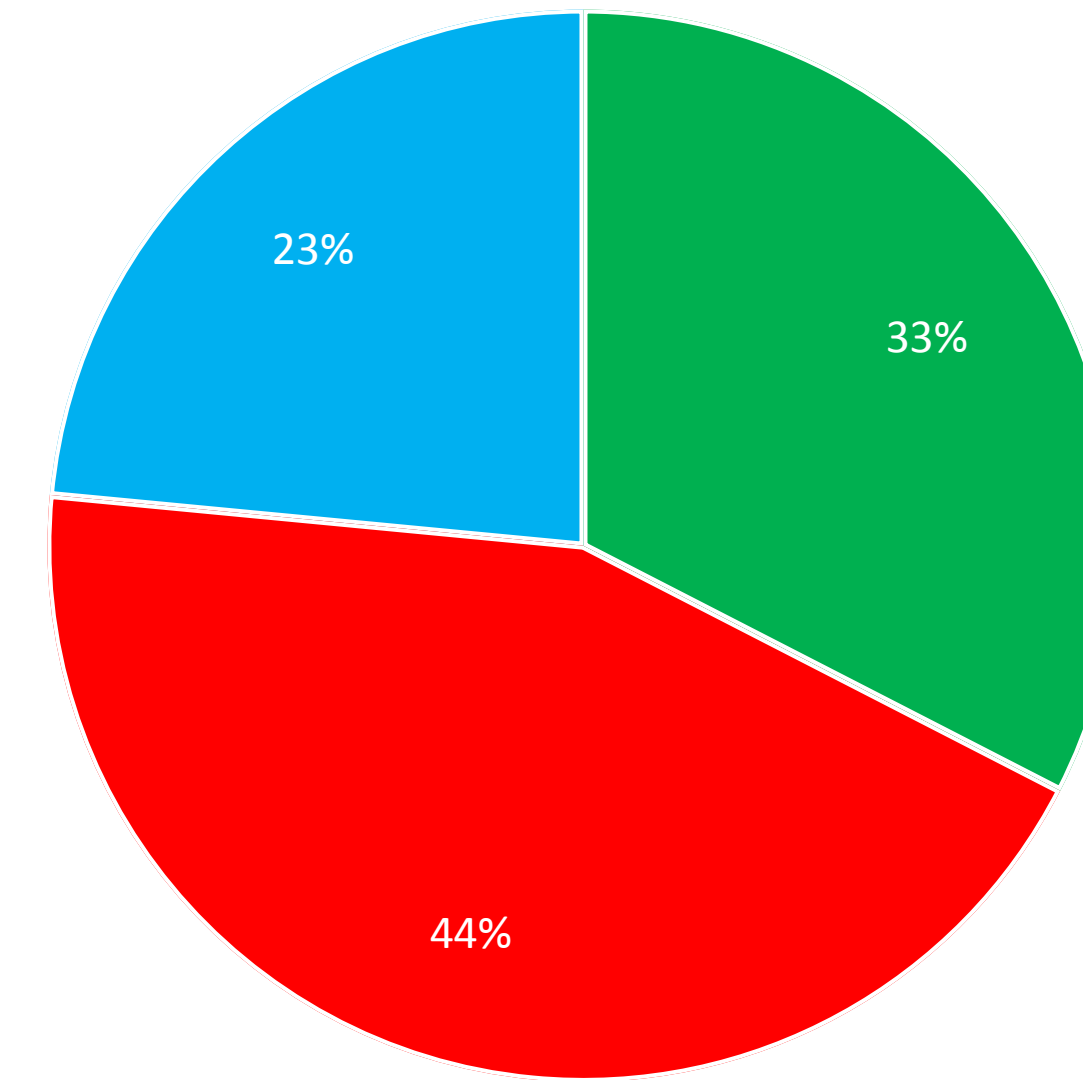

Results By Polling Station - NEMASKA

Eeyou Istchee - DEPUTY GRAND CHIEF ELECTION 2017

Candidates	Ballots	Percentage
Mandy GULL	97	33%
John MATOUSH	131	44%
Reggie D. NEEPOSH	70	23%
Total	298	100%

Last Updated: 2017-07-13 1:47 AM