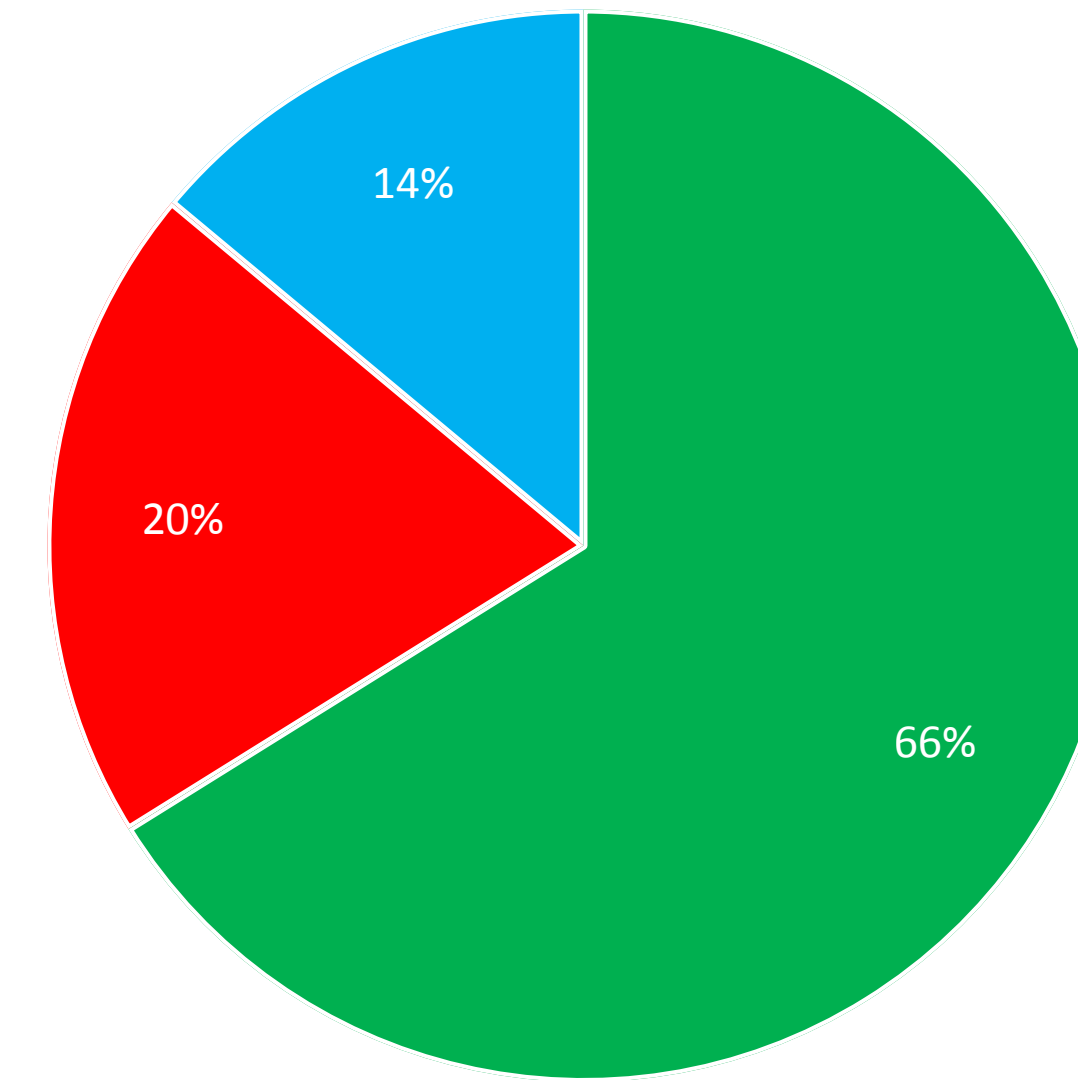

Results By Polling Station - WHAPMAGOOSTUI

Eeyou Istchee - DEPUTY GRAND CHIEF ELECTION 2017

Candidates	Ballots	Percentage
Mandy GULL	166	66%
John MATOUSH	50	20%
Reggie D. NEEPOSH	35	14%
Total	251	100%

Last Updated: 2017-07-13 1:47 AM