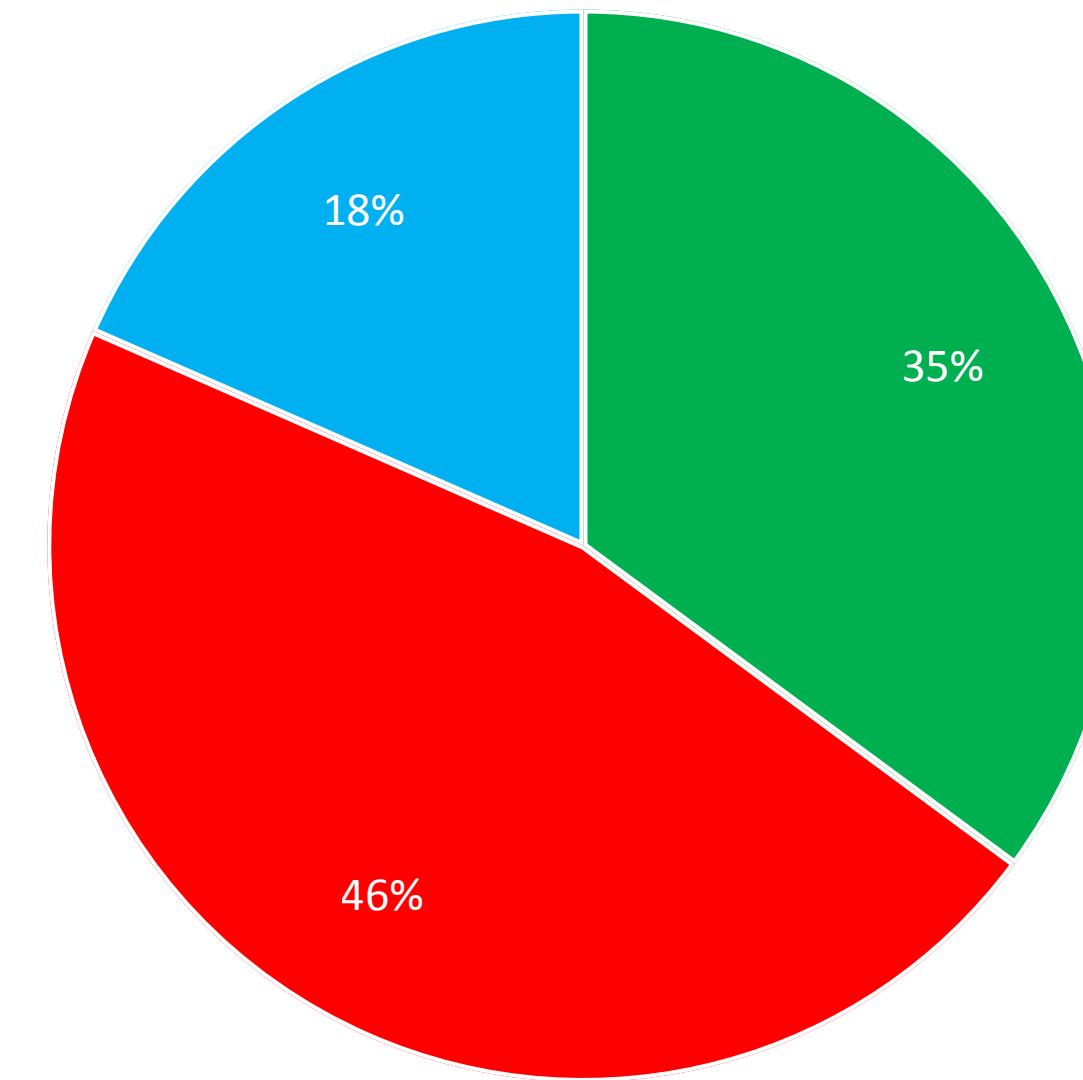

Results By Polling Station - MISTISSINI

Eeyou Istchee - DEPUTY GRAND CHIEF ELECTION 2017

Candidates	Ballots	Percentage
Mandy GULL	381	35%
John MATOUSH	504	46%
Reggie D. NEEPOSH	200	18%
Total	1,085	100%

Last Updated: 2017-07-13 1:47 AM