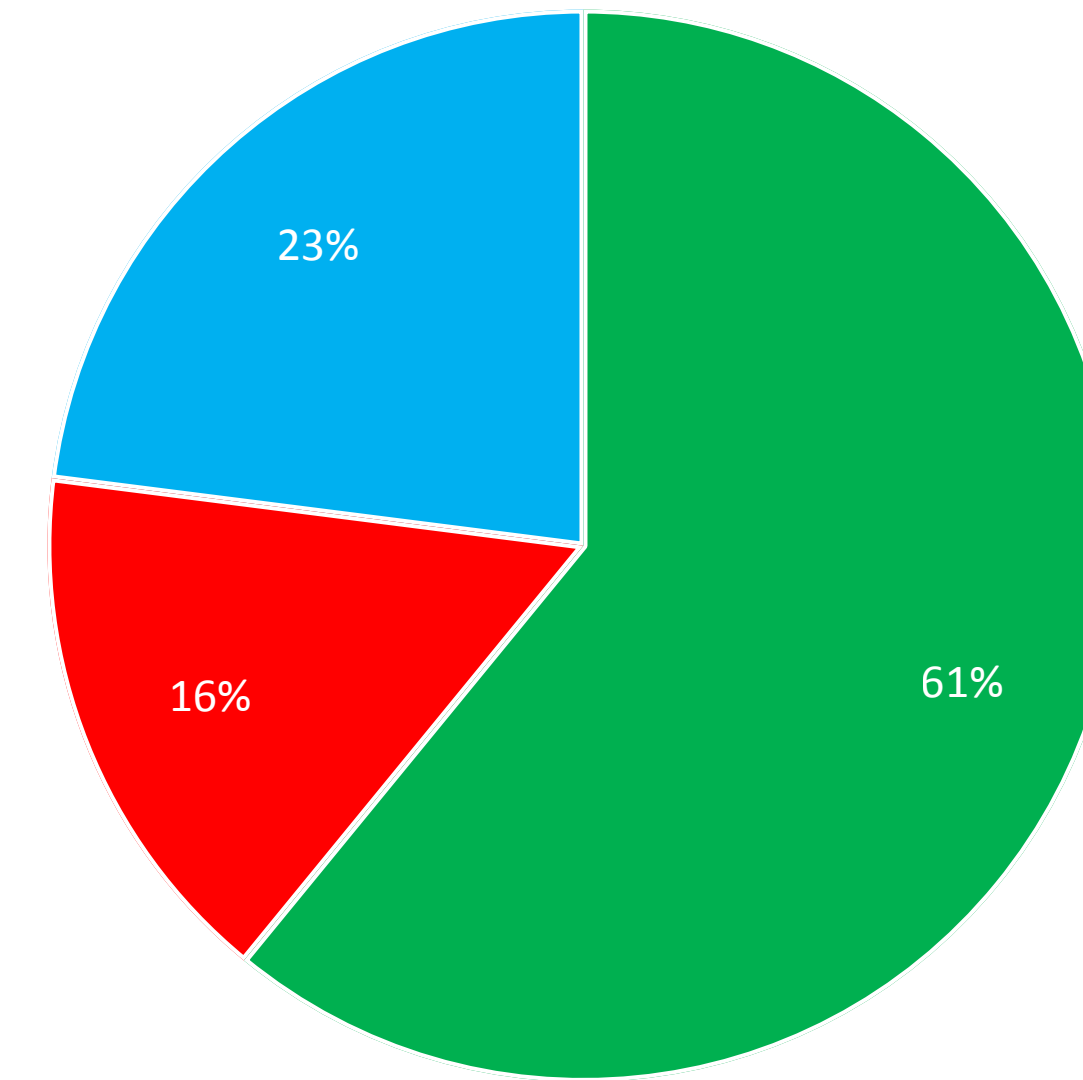

Results By Polling Station - OTTAWA

Eeyou Istchee - DEPUTY GRAND CHIEF ELECTION 2017

Candidates	Ballots	Percentage
Mandy GULL	53	61%
John MATOUSH	14	16%
Reggie D. NEEPOSH	20	23%
Total	87	100%

Last Updated: 2017-07-13 1:47 AM

NOTE:
These results are solely intended for the purpose of informing the public of the election results as they are being received by the Chief Electoral Officer.

For official final results, refer to the Chief Electoral Officer.