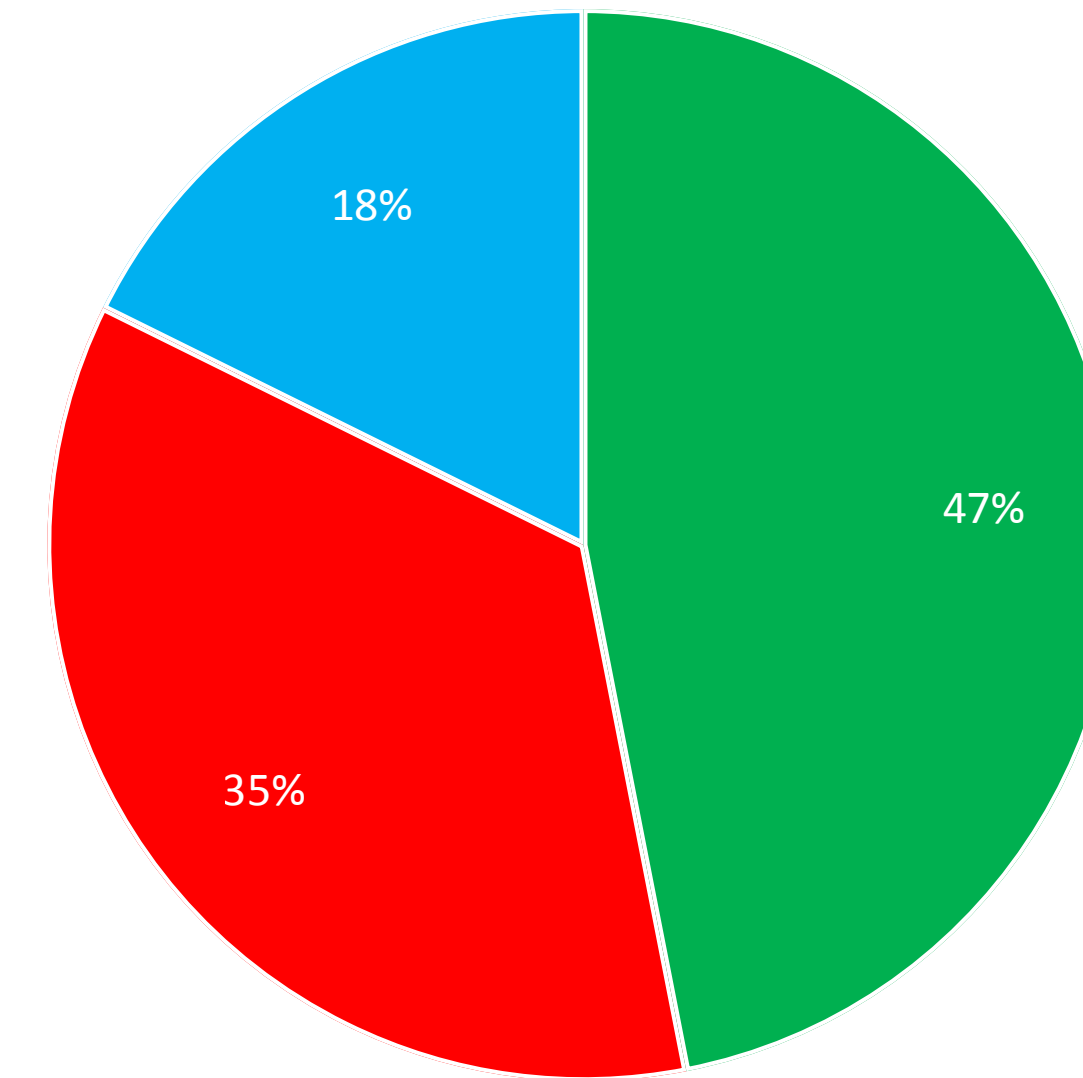

Results By Polling Station - EASTMAIN

Eeyou Istchee - DEPUTY GRAND CHIEF ELECTION 2017

Candidates	Ballots	Percentage
Mandy GULL	122	47%
John MATOUSH	92	35%
Reggie D. NEEPOSH	46	18%
Total	260	100%

Last Updated: 2017-07-13 1:47 AM