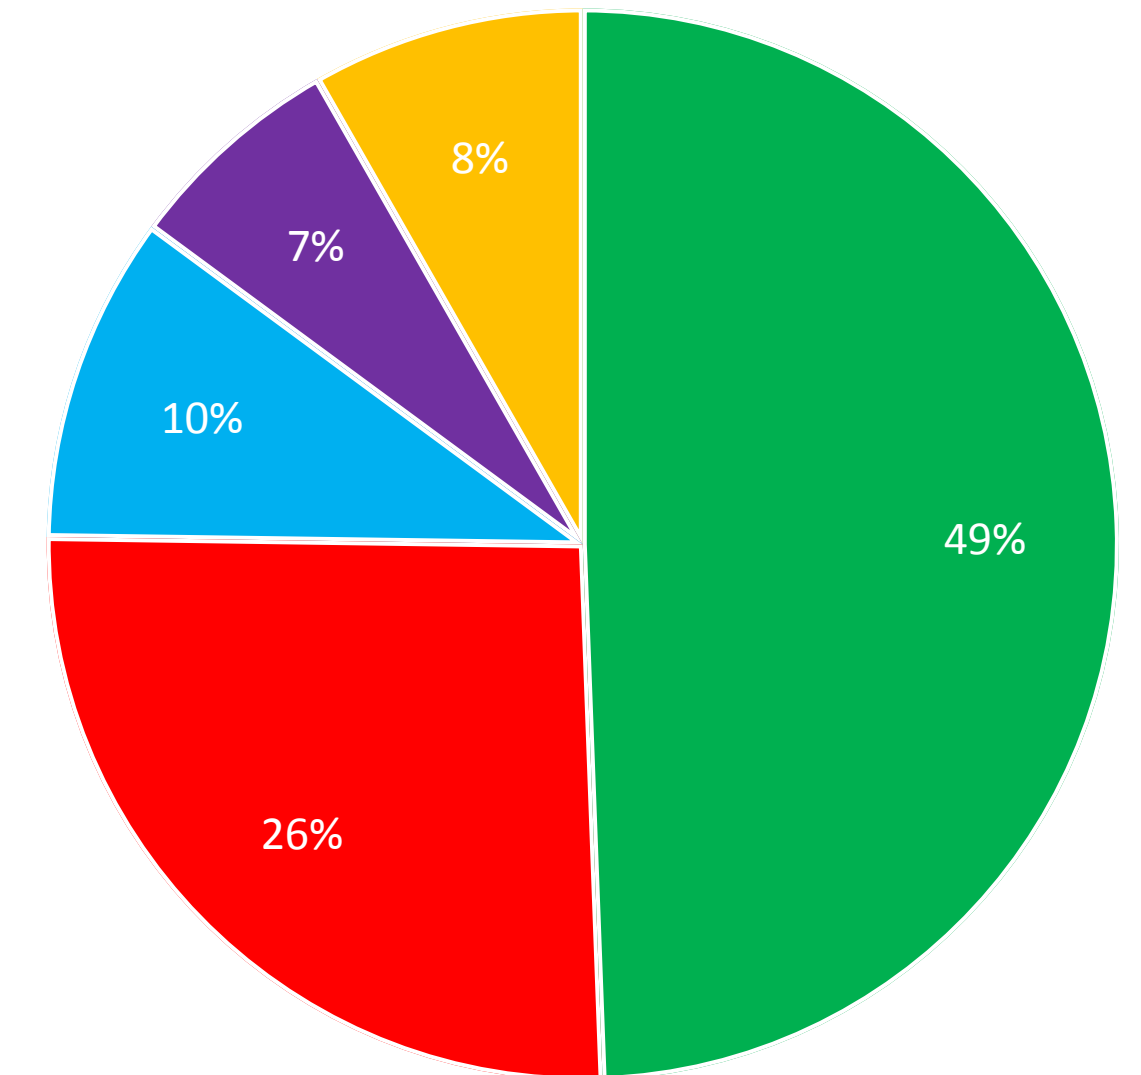

Results By Polling Station - WASHAW SIBI

Eeyou Istchee - GRAND CHIEF ELECTION 2017

Last Updated: 2017-07-13 1:47 AM

Candidates	Ballots	Percentage
Abel BOSUM	49	62%
Darlene CHEECHOO	6	8%
Ashley ISERHOFF	4	5%
Rodney MARK	13	16%
Richard SHECAPIO	7	9%
Total	79	100%

Results By Polling Station - WASKAGANISH

Eeyou Istchee - GRAND CHIEF ELECTION 2017

Last Updated: 2017-07-13 1:47 AM

Candidates	Ballots	Percentage
Abel BOSUM	335	49%
Darlene CHEECHOO	175	26%
Ashley ISERHOFF	67	10%
Rodney MARK	45	7%
Richard SHECAPIO	56	8%
Total	678	100%