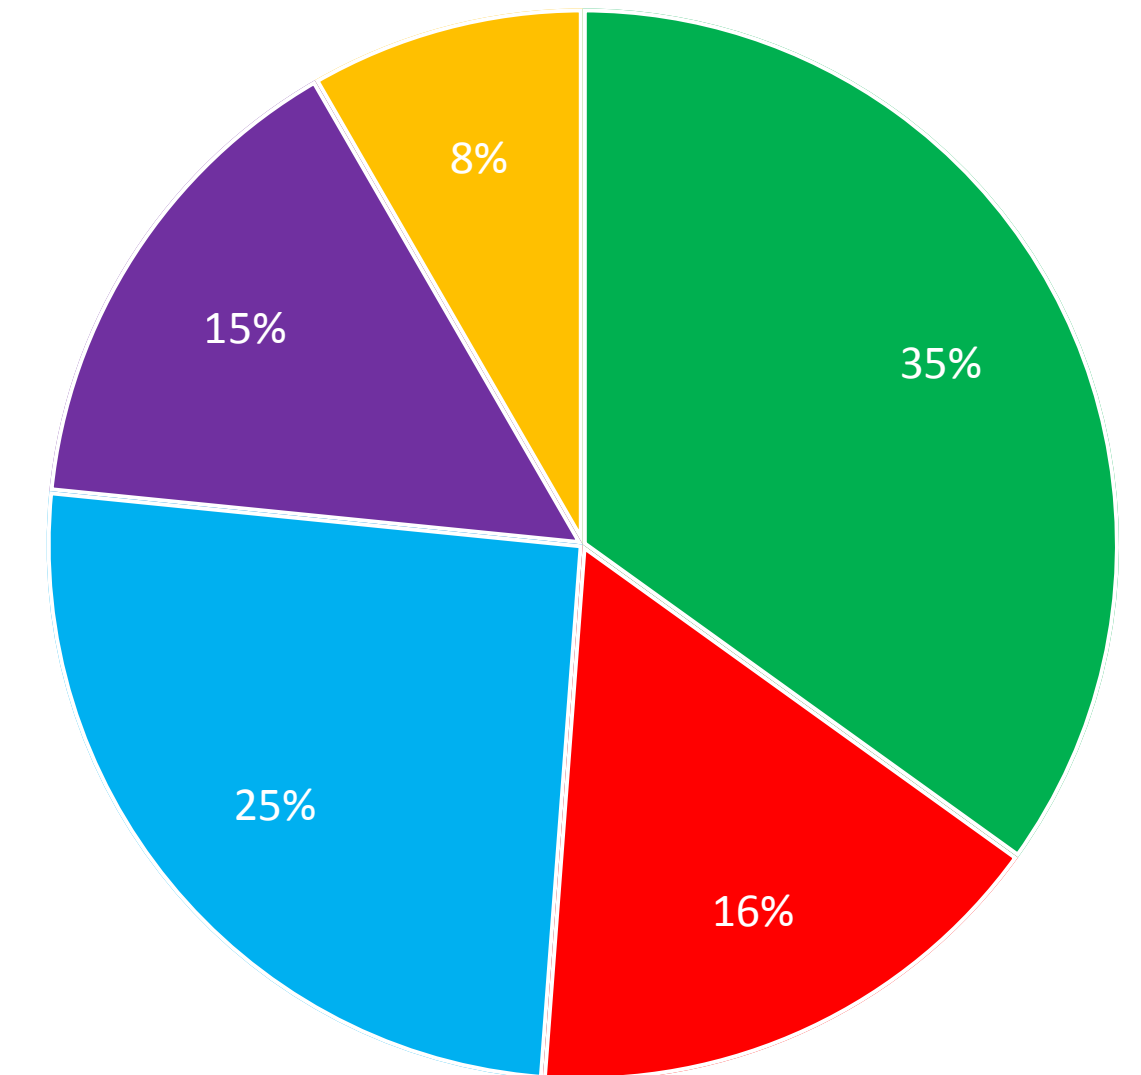

Results By Polling Station - WASWANUPI

Eeyou Istchee - GRAND CHIEF ELECTION 2017

Last Updated: 2017-07-13 1:47 AM

Candidates	Ballots	Percentage
Abel BOSUM	288	55%
Darlene CHEECHOO	58	11%
Ashley ISERHOFF	47	9%
Rodney MARK	25	5%
Richard SHECAPIO	109	21%
Total	527	100%

Results By Polling Station - WHAPMAGOOSTUI

Eeyou Istchee - GRAND CHIEF ELECTION 2017

Last Updated: 2017-07-13 1:47 AM

Candidates	Ballots	Percentage
Abel BOSUM	88	35%
Darlene CHEECHOO	41	16%
Ashley ISERHOFF	64	25%
Rodney MARK	38	15%
Richard SHECAPIO	21	8%
Total	252	100%