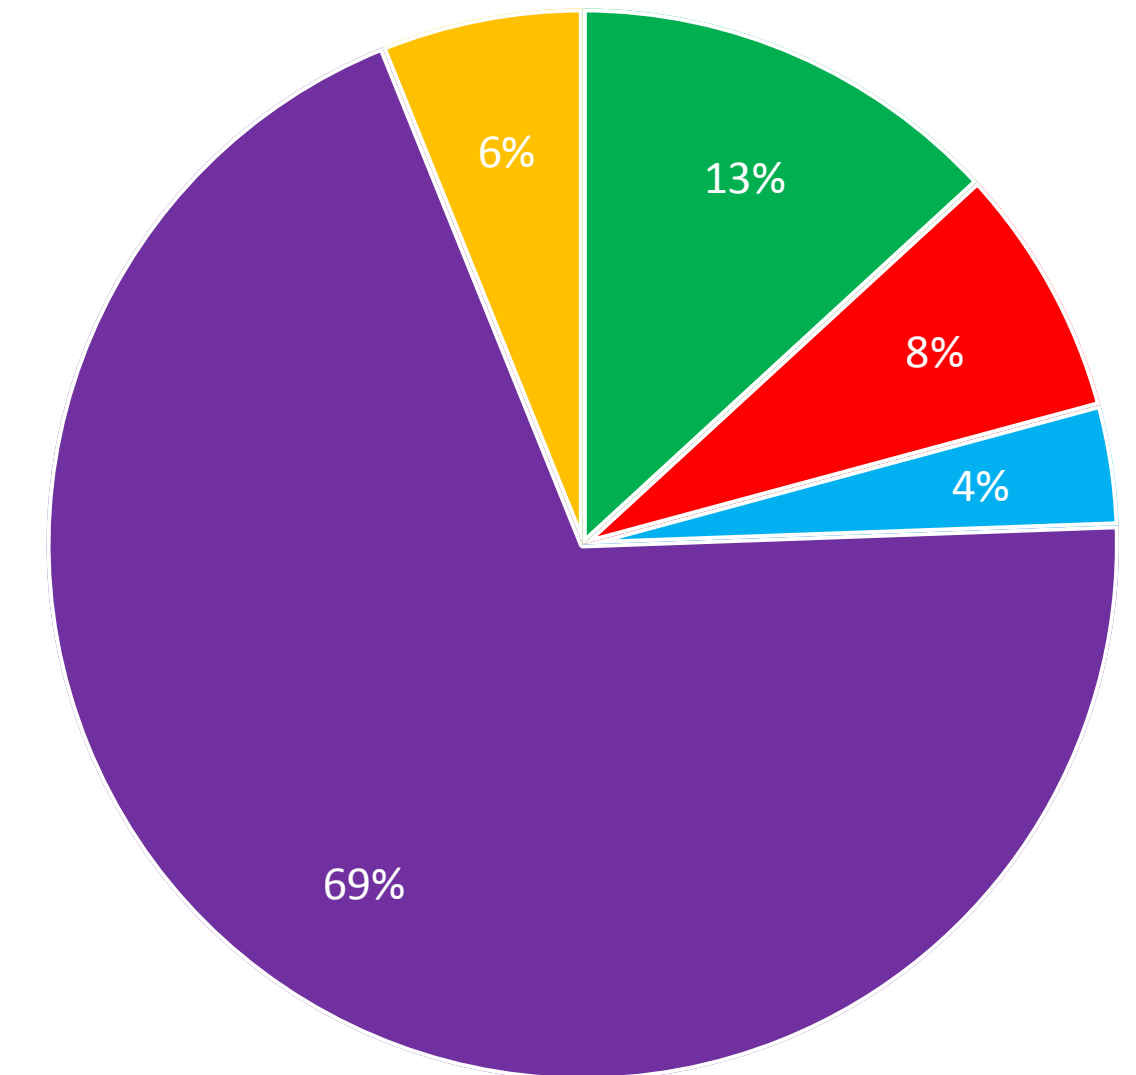

Results By Polling Station - WHAPMAGOOSTUI

Eeyou Istchee - GRAND CHIEF ELECTION 2017

Last Updated: 2017-07-13 1:47 AM

Candidates	Ballots	Percentage
Abel BOSUM	88	35%
Darlene CHEECHOO	41	16%
Ashley ISERHOFF	64	25%
Rodney MARK	38	15%
Richard SHECAPIO	21	8%
Total	252	100%

Results By Polling Station - WEMINDJI

Eeyou Istchee - GRAND CHIEF ELECTION 2017

Last Updated: 2017-07-13 1:47 AM

Candidates	Ballots	Percentage
Abel BOSUM	69	13%
Darlene CHEECHOO	40	8%
Ashley ISERHOFF	19	4%
Rodney MARK	364	69%
Richard SHECAPIO	32	6%
Total	524	100%