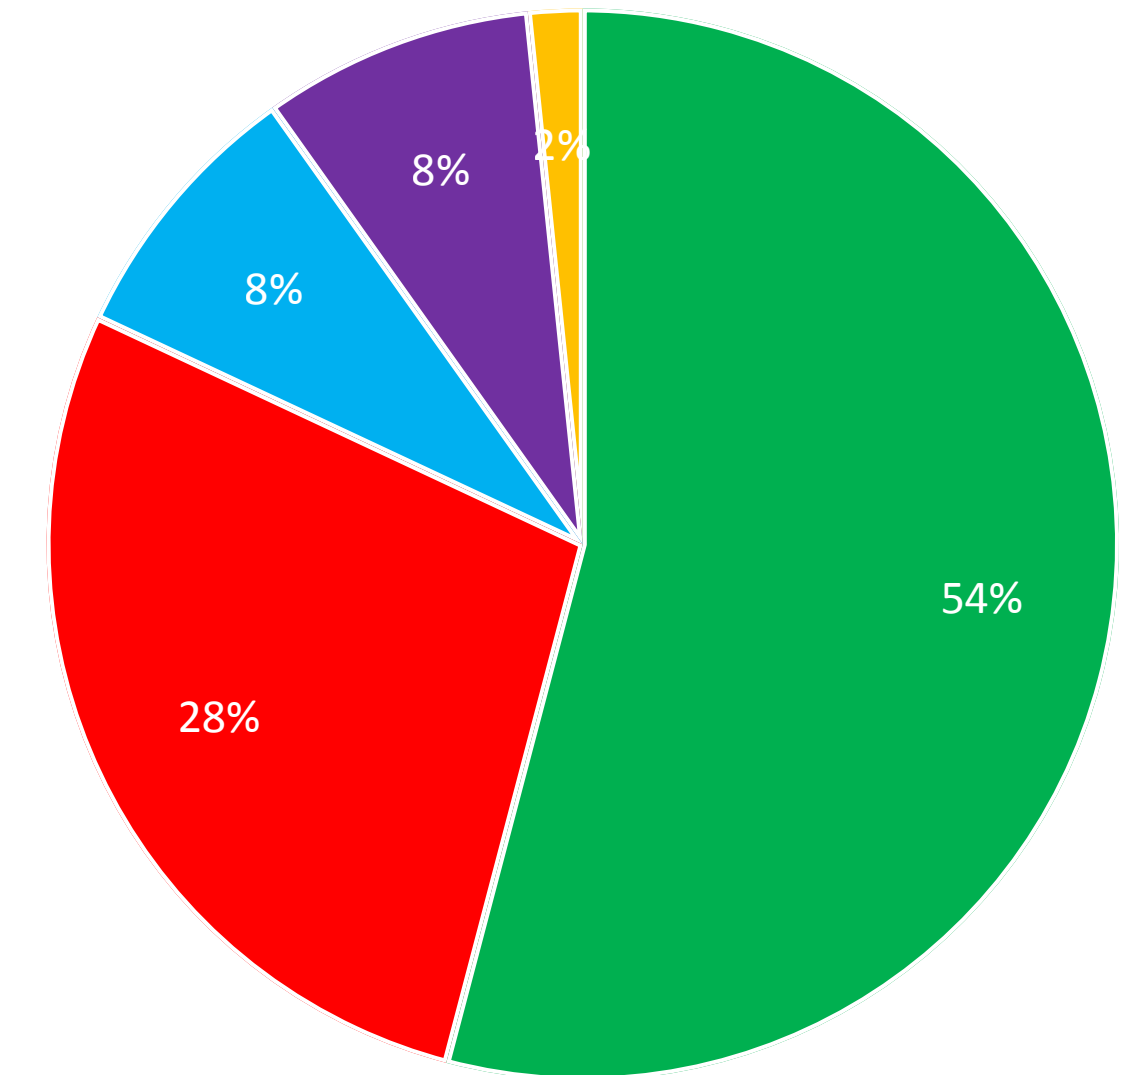

Results By Polling Station - OTHER (MINE SITES & MAIL-IN)

Eeyou Istchee - GRAND CHIEF ELECTION 2017

Last Updated: 2017-07-13 1:47 AM

Candidates	Ballots	Percentage
Abel BOSUM	7	50%
Darlene CHEECHOO	1	7%
Ashley ISERHOFF	2	14%
Rodney MARK	3	21%
Richard SHECAPIO	1	7%
Total	14	100%

Results By Polling Station - MOCREEBEC

Eeyou Istchee - GRAND CHIEF ELECTION 2017

Last Updated: 2017-07-13 1:47 AM

Candidates	Ballots	Percentage
Abel BOSUM	33	54%
Darlene CHEECHOO	17	28%
Ashley ISERHOFF	5	8%
Rodney MARK	5	8%
Richard SHECAPIO	1	2%
Total	61	100%