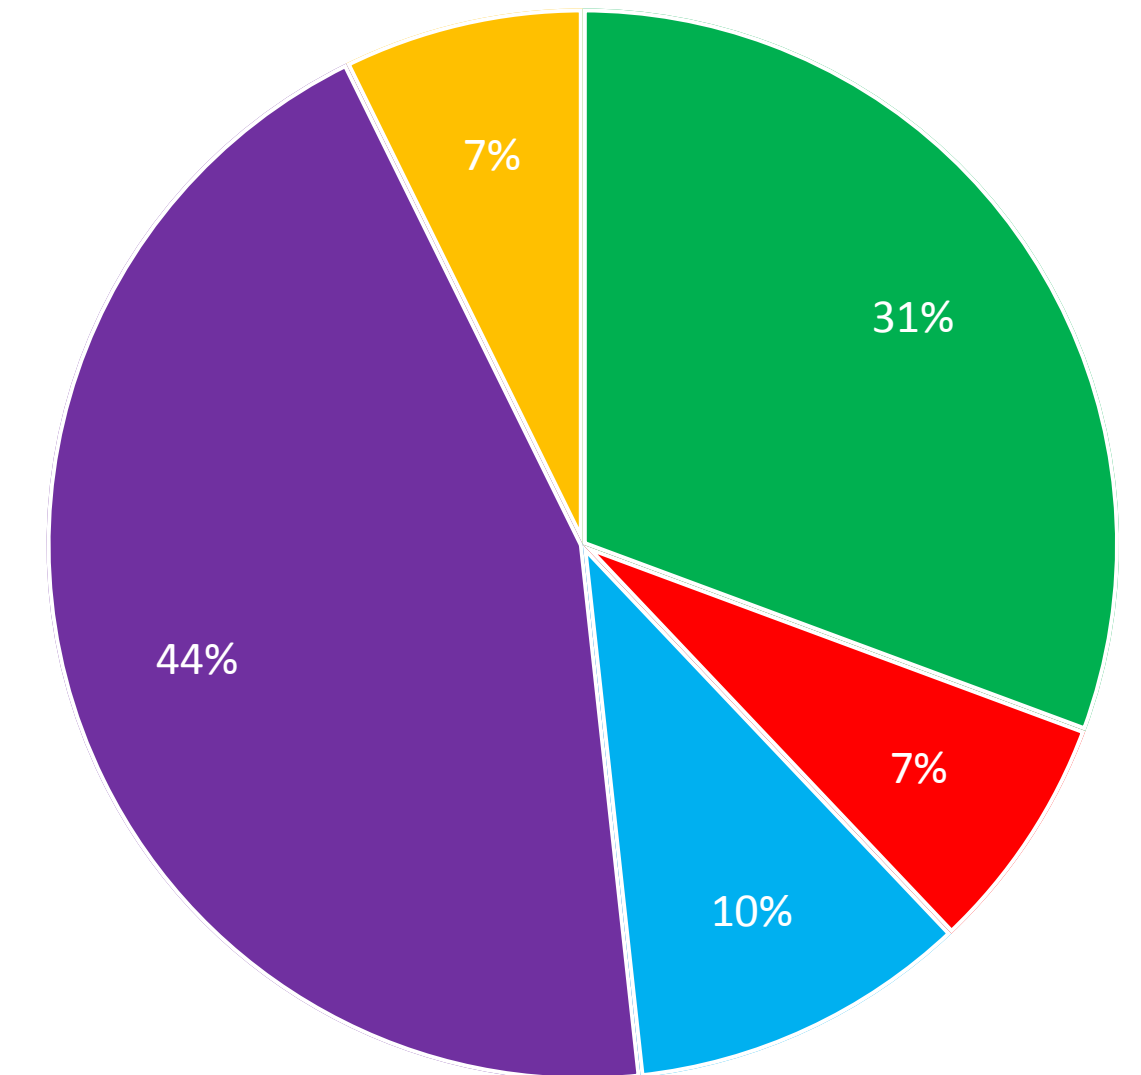

Results By Polling Station - CHISASIBI

Eeyou Istchee - GRAND CHIEF ELECTION 2017

Last Updated: 2017-07-13 1:47 AM

Candidates	Ballots	Percentage
Abel BOSUM	300	29%
Darlene CHEECHOO	123	12%
Ashley ISERHOFF	174	17%
Rodney MARK	392	38%
Richard SHECAPIO	56	5%
Total	1,045	100%

Results By Polling Station - EASTMAIN

Eeyou Istchee - GRAND CHIEF ELECTION 2017

Last Updated: 2017-07-13 1:47 AM

Candidates	Ballots	Percentage
Abel BOSUM	80	31%
Darlene CHEECHOO	19	7%
Ashley ISERHOFF	27	10%
Rodney MARK	116	44%
Richard SHECAPIO	19	7%
Total	261	100%