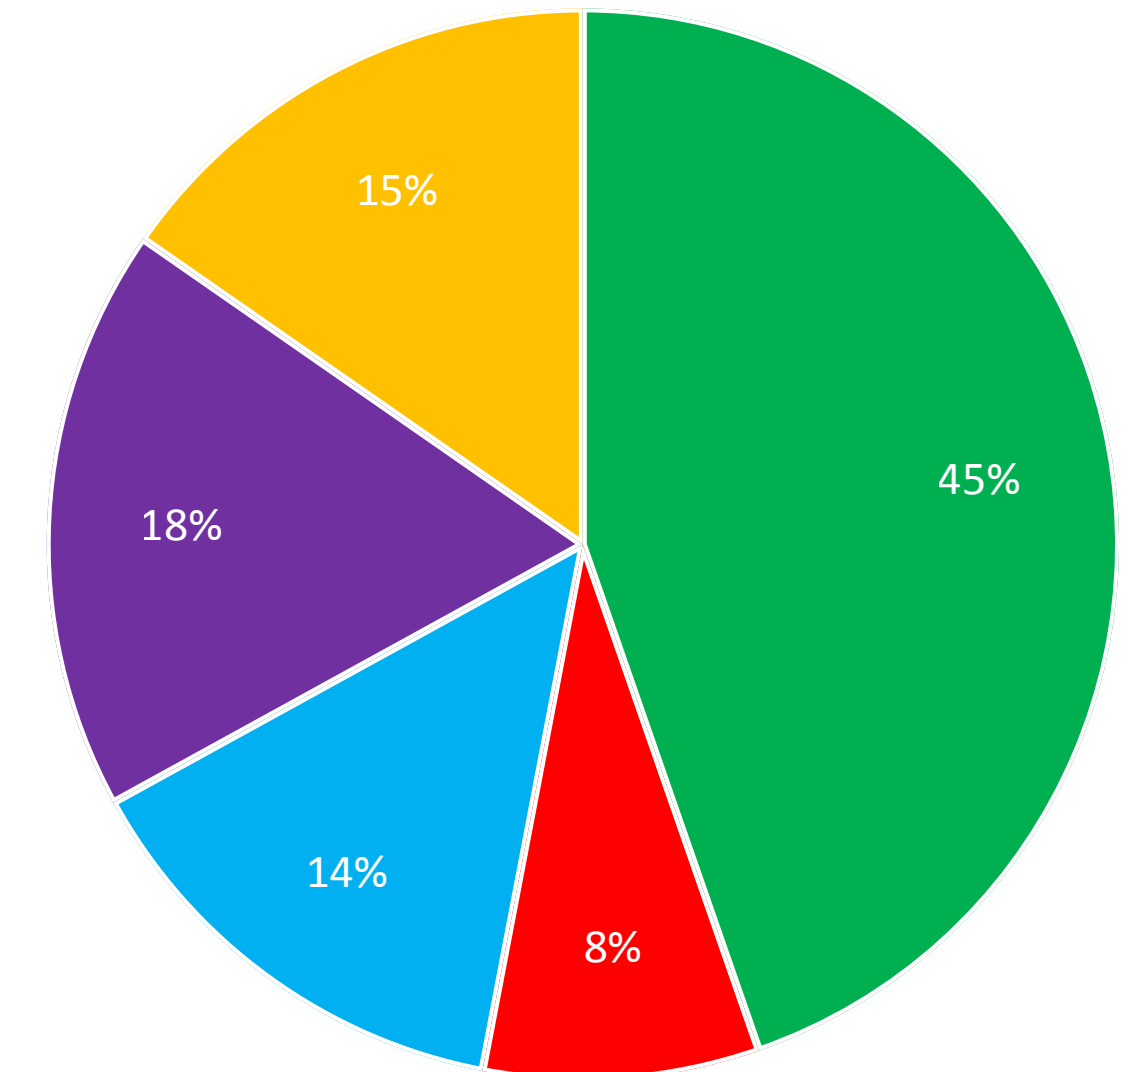

Results By Polling Station - NEMASKA

Eeyou Istchee - GRAND CHIEF ELECTION 2017

Last Updated: 2017-07-13 1:47 AM

Candidates	Ballots	Percentage
Abel BOSUM	134	45%
Darlene CHEECHOO	25	8%
Ashley ISERHOFF	42	14%
Rodney MARK	53	18%
Richard SHECAPIO	46	15%
Total	300	100%