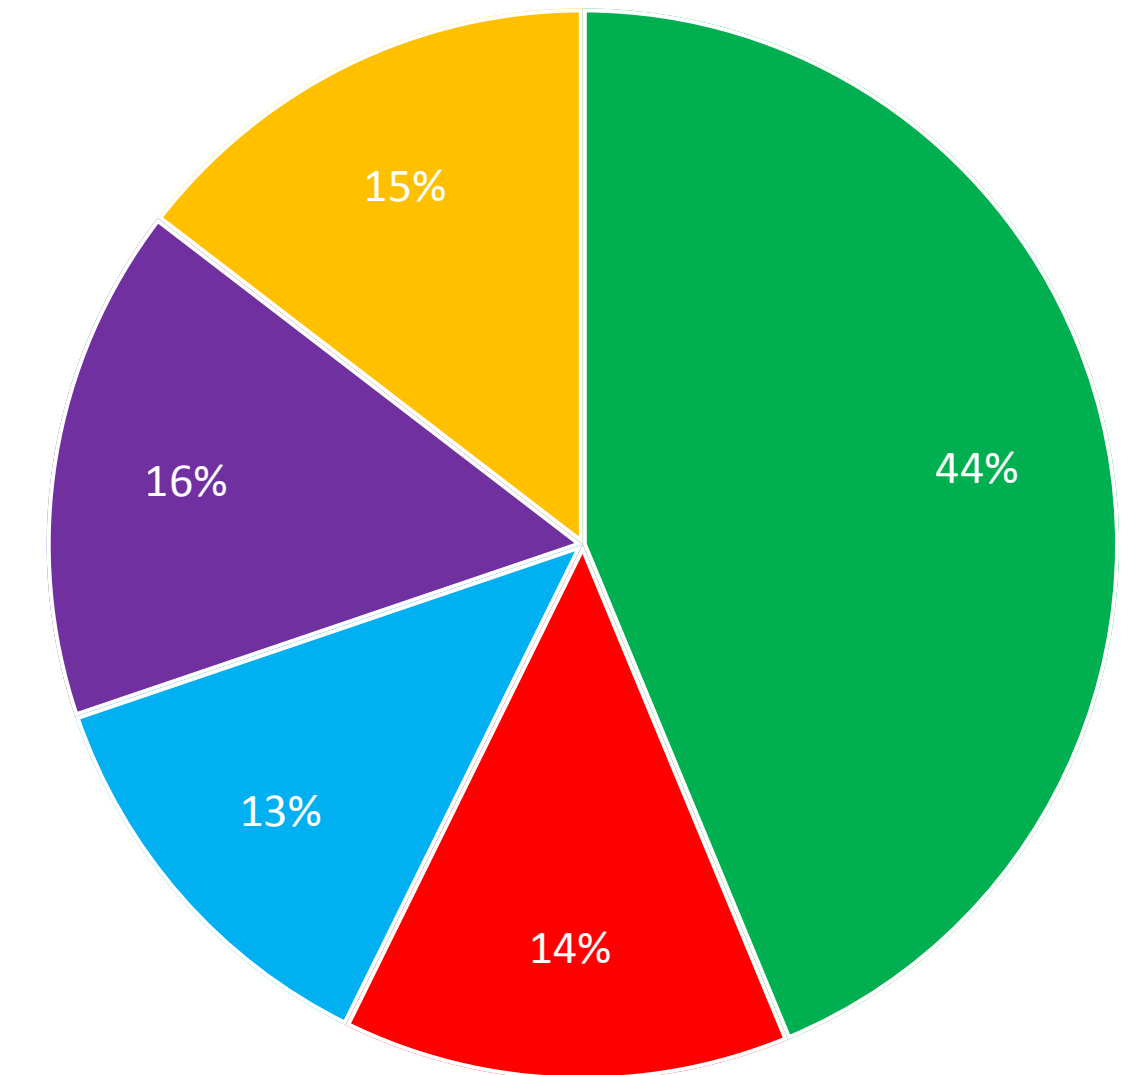

Results By Polling Station - VAL-D'OR

Eeyou Istchee - GRAND CHIEF ELECTION 2017

Last Updated: 2017-07-13 1:47 AM

Candidates	Ballots	Percentage
Abel BOSUM	42	44%
Darlene CHEECHOO	13	14%
Ashley ISERHOFF	12	13%
Rodney MARK	15	16%
Richard SHECAPIO	14	15%
Total	96	100%

NOTE:

These results are solely intended for the purpose of informing the public of the election results as they are being received by the Chief Electoral Officer.

For official final results, refer to the Chief Electoral Officer.