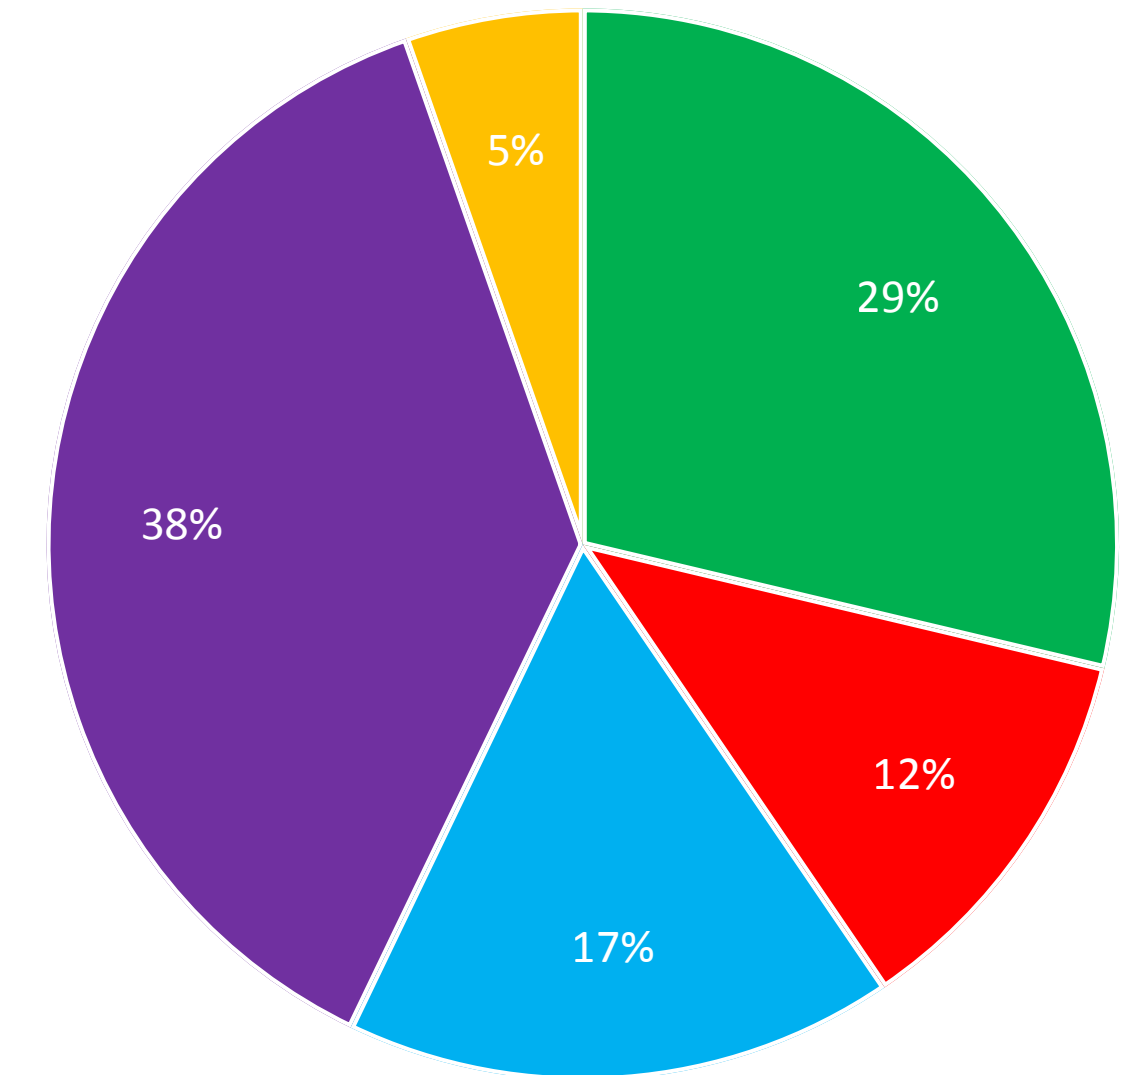

Results By Polling Station - CHISASIBI

Eeyou Istchee - GRAND CHIEF ELECTION 2017

Last Updated: 2017-07-13 1:47 AM

Candidates	Ballots	Percentage
Abel BOSUM	300	29%
Darlene CHEECHOO	123	12%
Ashley ISERHOFF	174	17%
Rodney MARK	392	38%
Richard SHECAPIO	56	5%
Total	1,045	100%