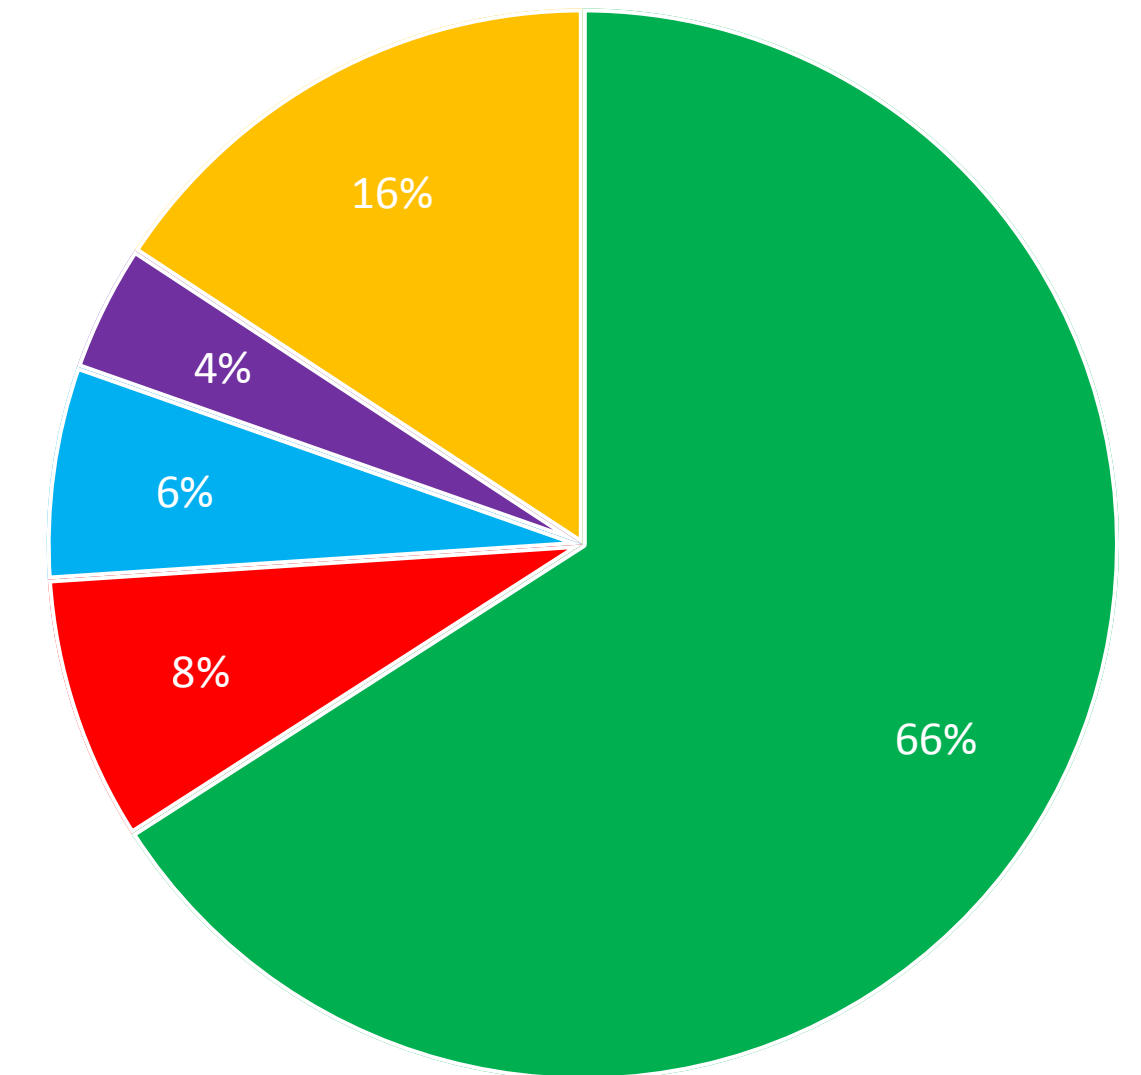

Results By Polling Station - OUJE-BOUGOUMOU

Eeyou Istchee - GRAND CHIEF ELECTION 2017

Last Updated: 2017-07-13 1:47 AM

Candidates	Ballots	Percentage
Abel BOSUM	205	66%
Darlene CHEECHOO	25	8%
Ashley ISERHOFF	20	6%
Rodney MARK	12	4%
Richard SHECAPIO	49	16%
Total	311	100%