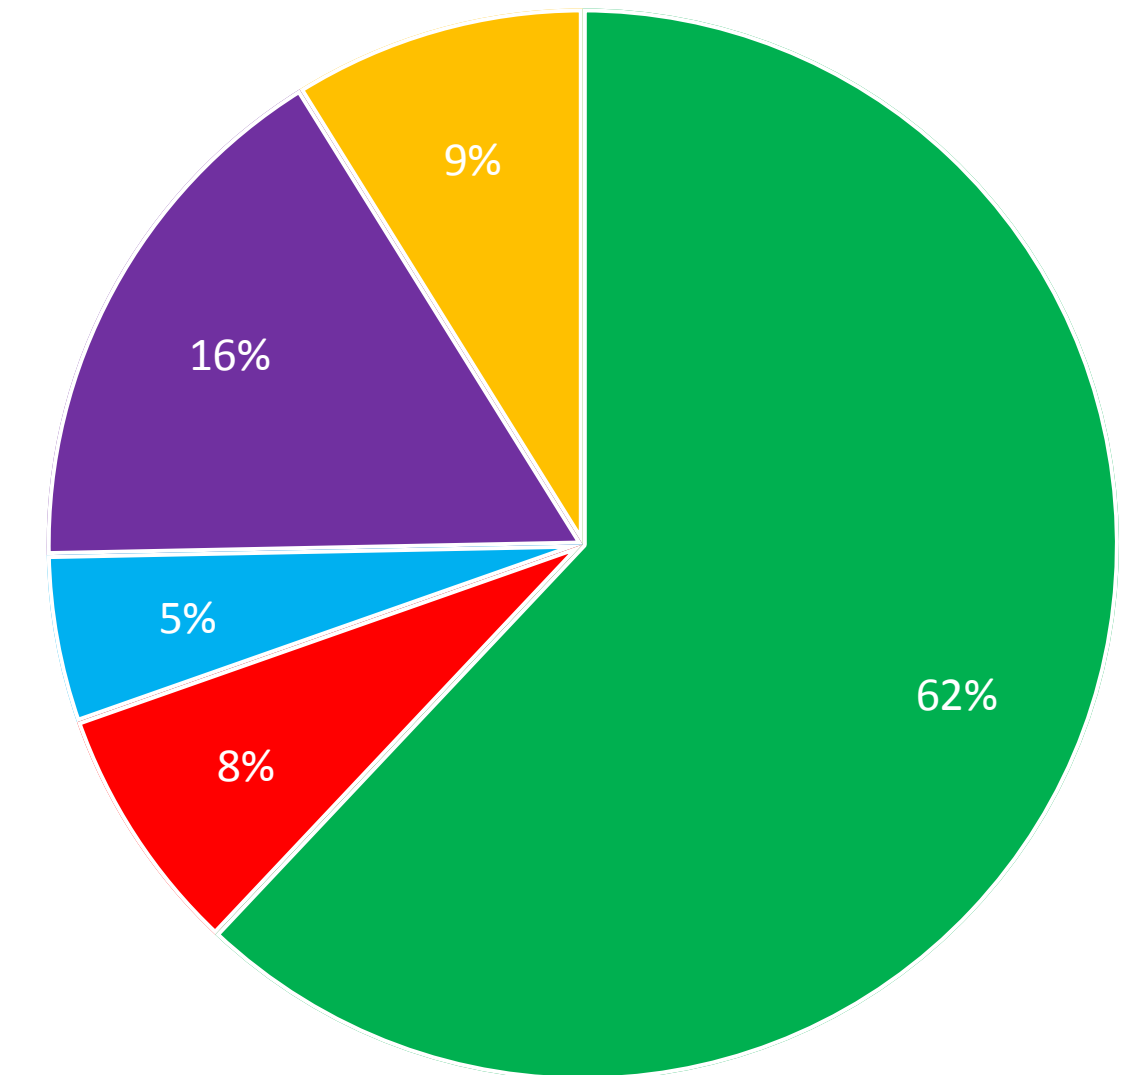

Results By Polling Station - WASHAW SIBI

Eeyou Istchee - GRAND CHIEF ELECTION 2017

Last Updated: 2017-07-13 1:47 AM

Candidates	Ballots	Percentage
Abel BOSUM	49	62%
Darlene CHEECHOO	6	8%
Ashley ISERHOFF	4	5%
Rodney MARK	13	16%
Richard SHECAPIO	7	9%
Total	79	100%