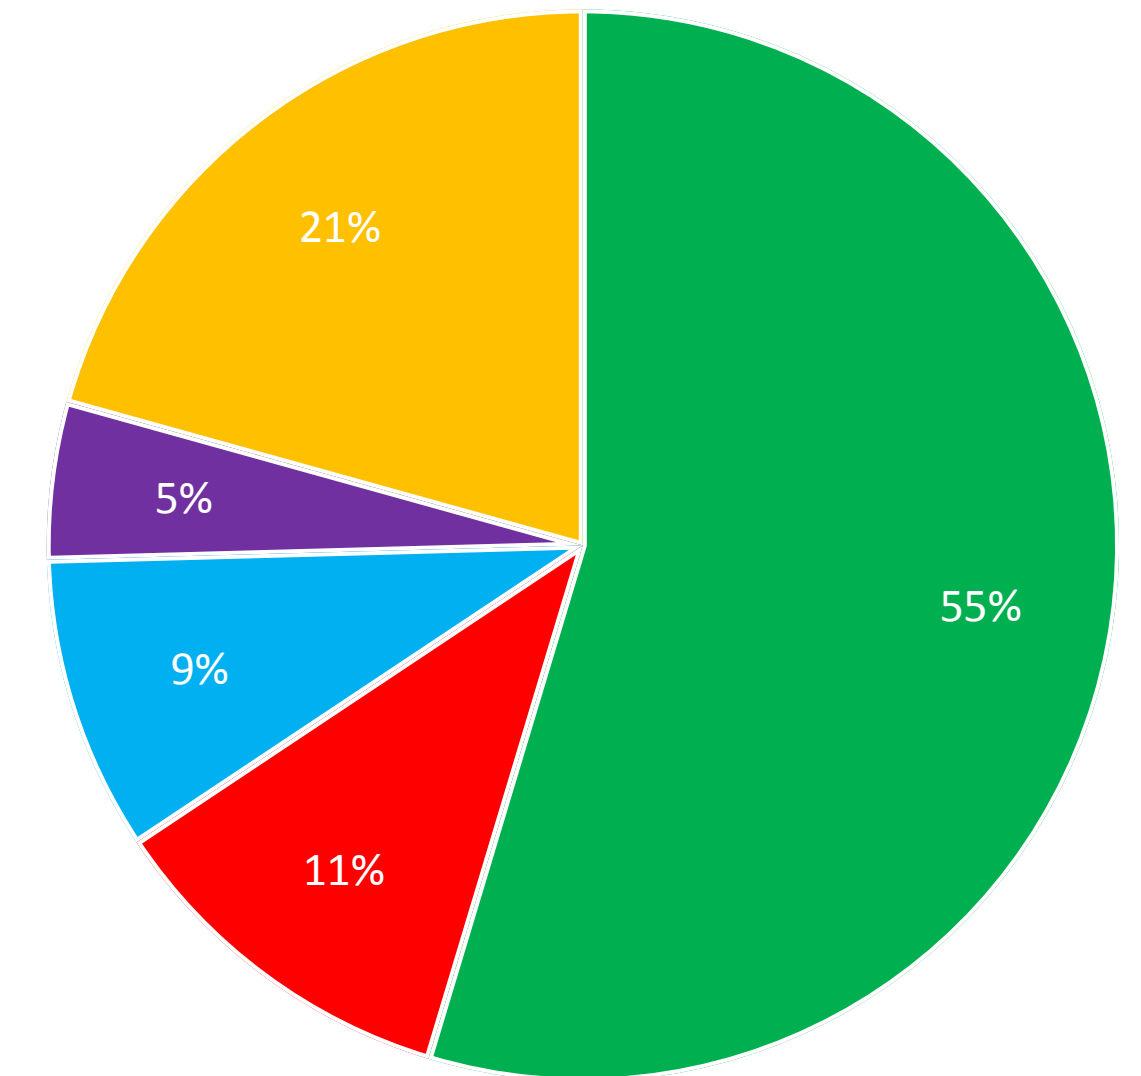

Results By Polling Station - WASKAGANISH

Eeyou Istchee - GRAND CHIEF ELECTION 2017

Last Updated: 2017-07-13 1:47 AM

Candidates	Ballots	Percentage
Abel BOSUM	335	49%
Darlene CHEECHOO	175	26%
Ashley ISERHOFF	67	10%
Rodney MARK	45	7%
Richard SHECAPIO	56	8%
Total	678	100%

Results By Polling Station - WASWANUPI

Eeyou Istchee - GRAND CHIEF ELECTION 2017

Last Updated: 2017-07-13 1:47 AM

Candidates	Ballots	Percentage
Abel BOSUM	288	55%
Darlene CHEECHOO	58	11%
Ashley ISERHOFF	47	9%
Rodney MARK	25	5%
Richard SHECAPIO	109	21%
Total	527	100%