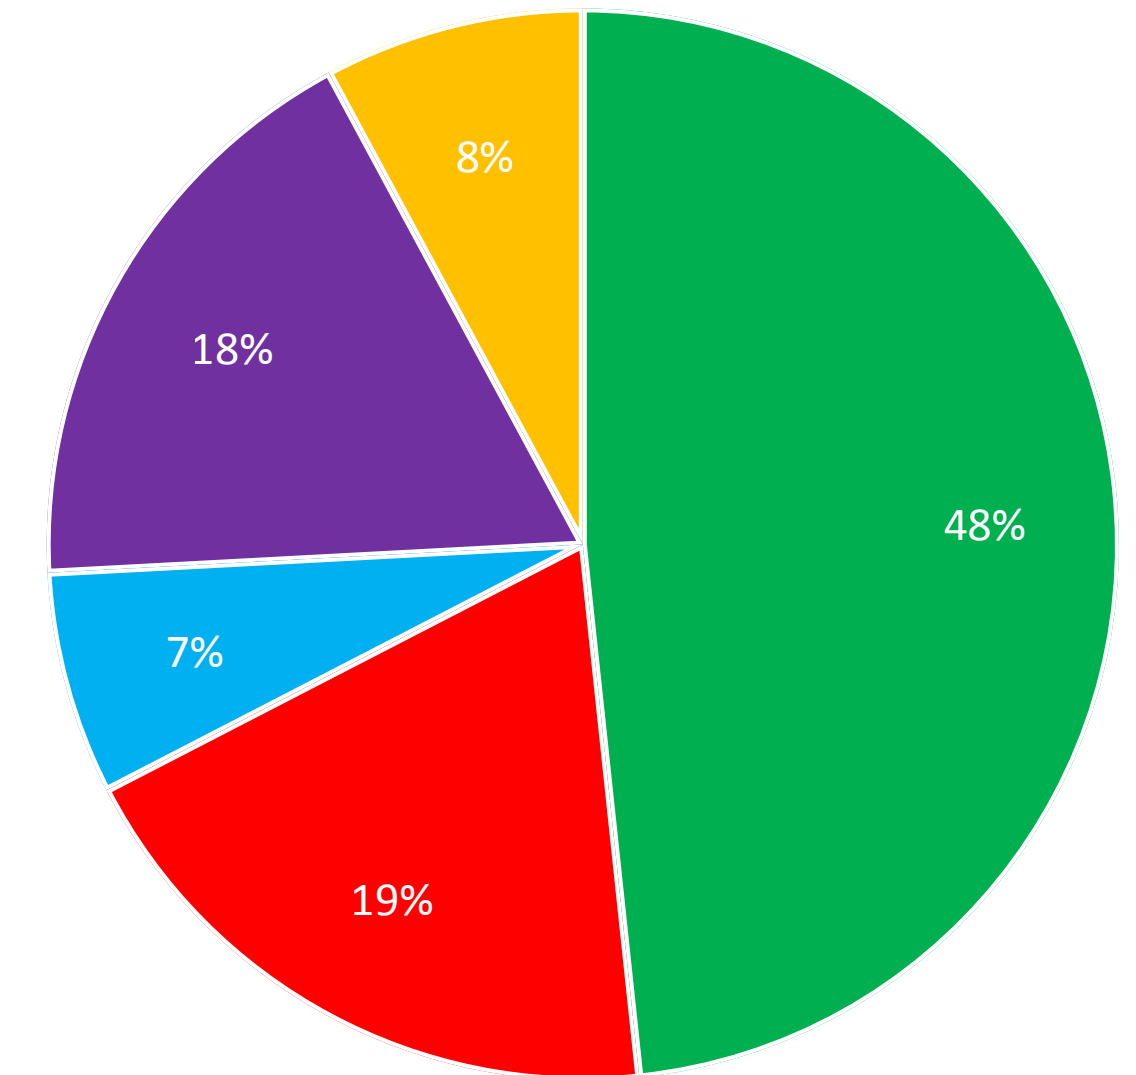

Results By Polling Station - NEMASKA

Eeyou Istchee - GRAND CHIEF ELECTION 2017

Last Updated: 2017-07-13 1:47 AM

Candidates	Ballots	Percentage
Abel BOSUM	134	45%
Darlene CHEECHOO	25	8%
Ashley ISERHOFF	42	14%
Rodney MARK	53	18%
Richard SHECAPIO	46	15%
Total	300	100%

Results By Polling Station - OTTAWA

Eeyou Istchee - GRAND CHIEF ELECTION 2017

Last Updated: 2017-07-13 1:47 AM

Candidates	Ballots	Percentage
Abel BOSUM	43	48%
Darlene CHEECHOO	17	19%
Ashley ISERHOFF	6	7%
Rodney MARK	16	18%
Richard SHECAPIO	7	8%
Total	89	100%