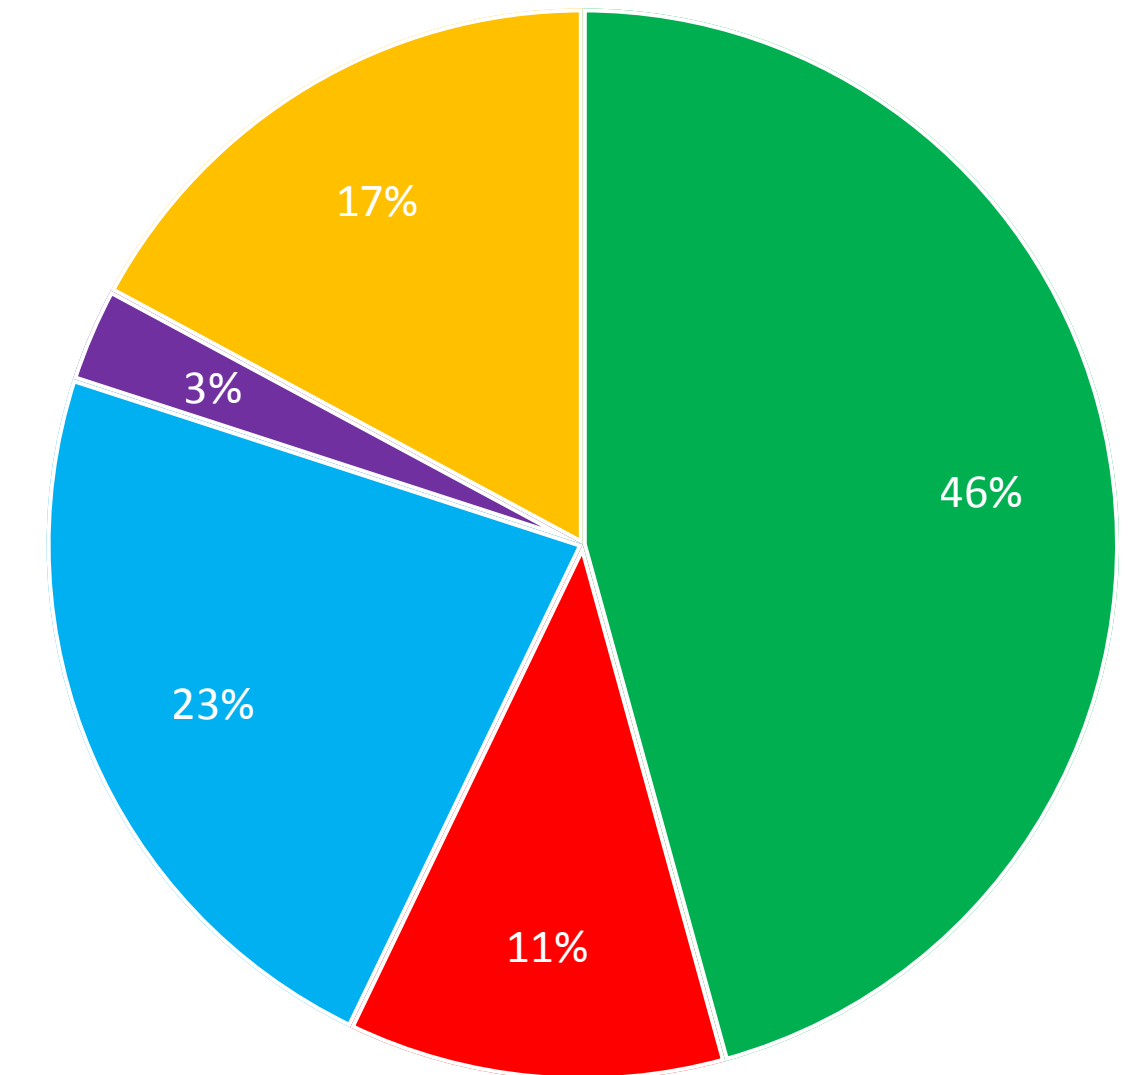

Results By Polling Station - SENNETERRE

Eeyou Istchee - GRAND CHIEF ELECTION 2017

Last Updated: 2017-07-13 1:47 AM

Candidates	Ballots	Percentage
Abel BOSUM	16	46%
Darlene CHEECHOO	4	11%
Ashley ISERHOFF	8	23%
Rodney MARK	1	3%
Richard SHECAPIO	6	17%
Total	35	100%