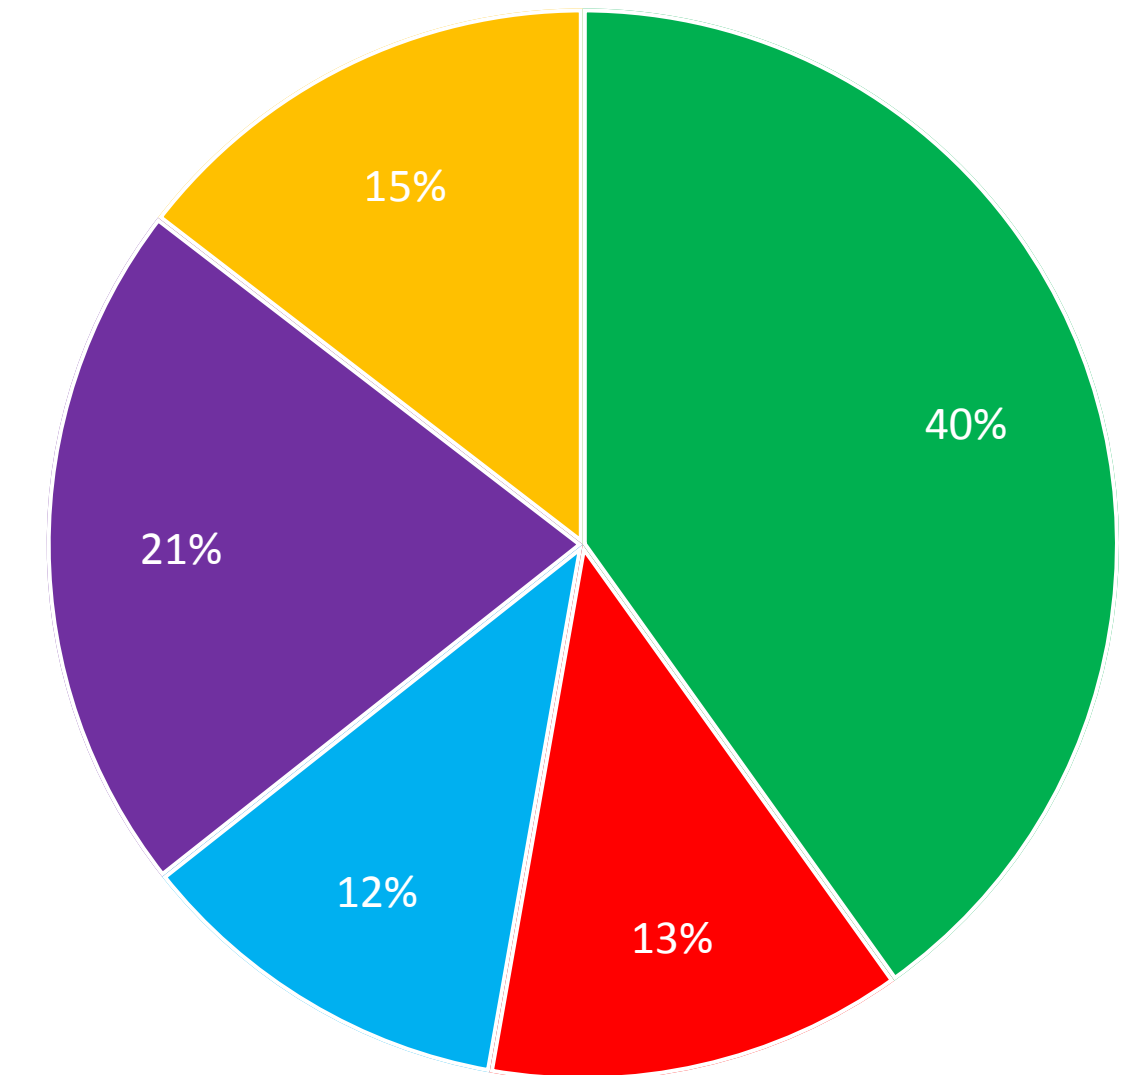

ELECTION RESULTS

Eeyou Istchee - GRAND CHIEF ELECTION 2017

Last Updated: 2017-07-13 1:47 AM

Candidates	Ballots	Percentage
Abel BOSUM	2229	40%
Darlene CHEECHOO	703	13%
Ashley ISERHOFF	643	12%
Rodney MARK	1171	21%
Richard SHECAPIO	809	15%
Total	5,555	100%