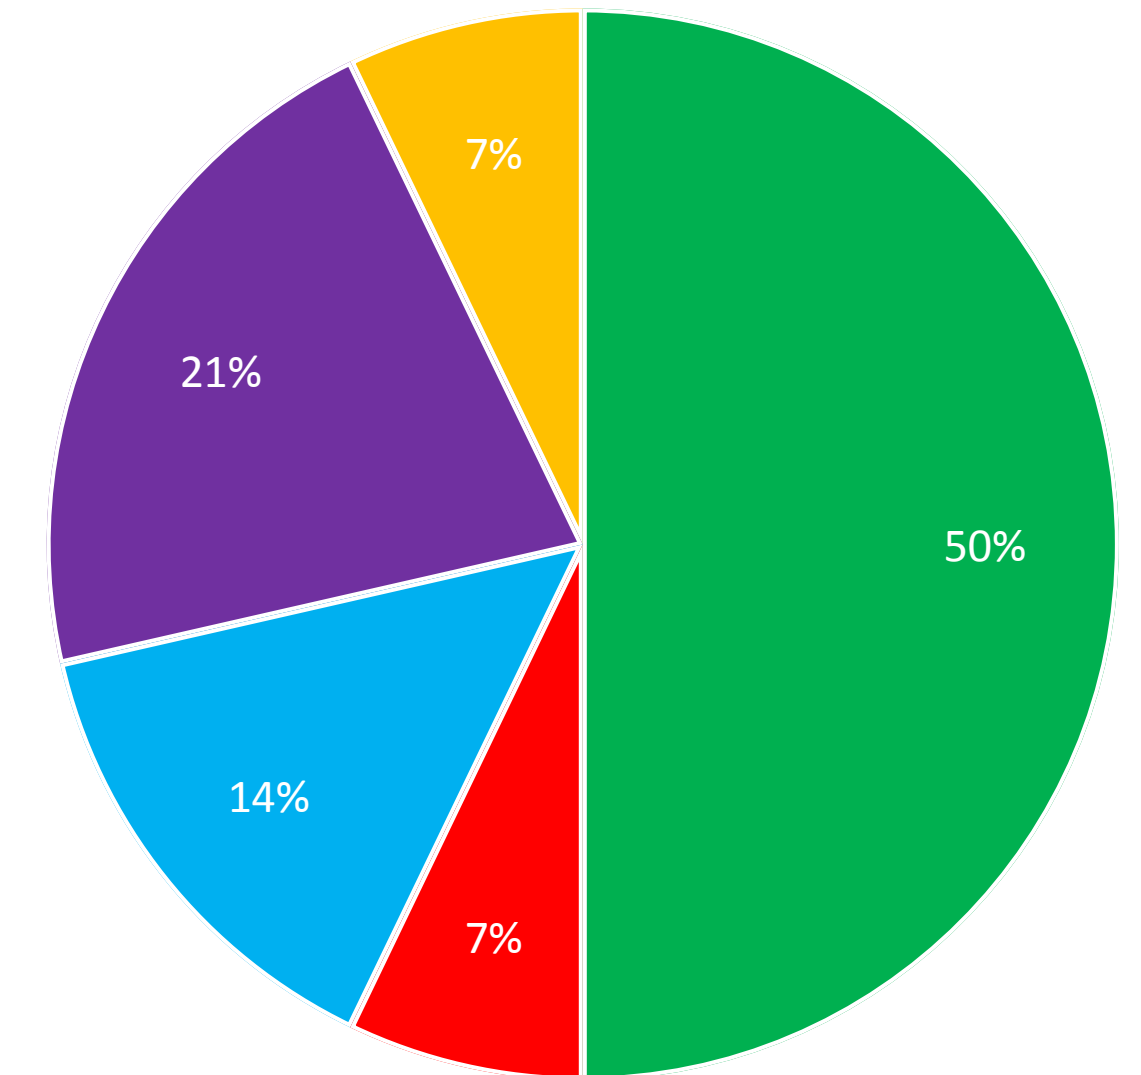

Results By Polling Station - OTHER (MINE SITES & MAIL-IN)

Eeyou Istchee - GRAND CHIEF ELECTION 2017

Last Updated: 2017-07-13 1:47 AM

Candidates	Ballots	Percentage
Abel BOSUM	7	50%
Darlene CHEECHOO	1	7%
Ashley ISERHOFF	2	14%
Rodney MARK	3	21%
Richard SHECAPIO	1	7%
Total	14	100%