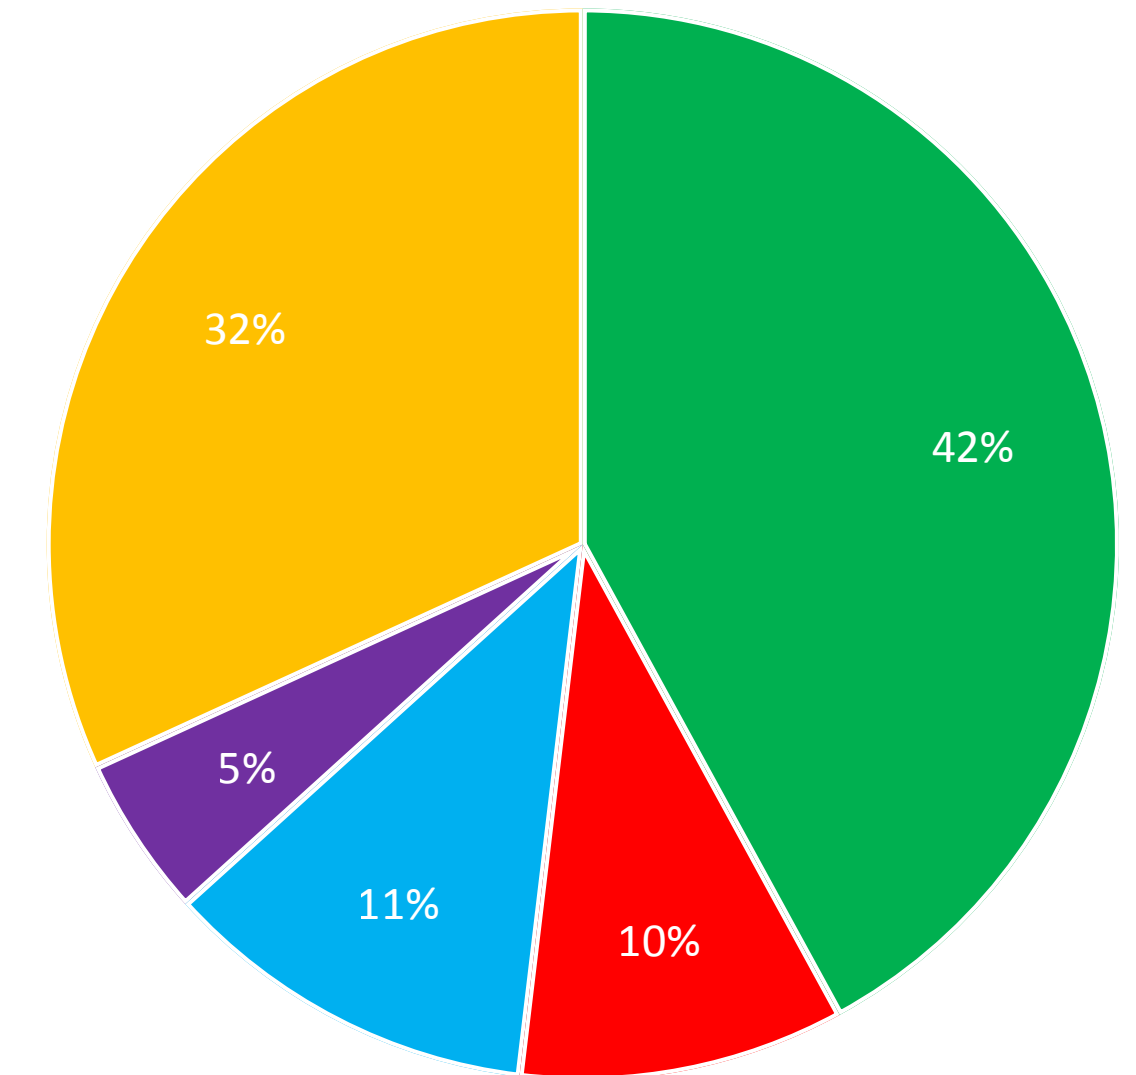

Results By Polling Station - MISTISSINI

Eeyou Istchee - GRAND CHIEF ELECTION 2017

Last Updated: 2017-07-13 1:47 AM

Candidates	Ballots	Percentage
Abel BOSUM	457	42%
Darlene CHEECHOO	107	10%
Ashley ISERHOFF	124	11%
Rodney MARK	53	5%
Richard SHECAPIO	346	32%
Total	1,087	100%