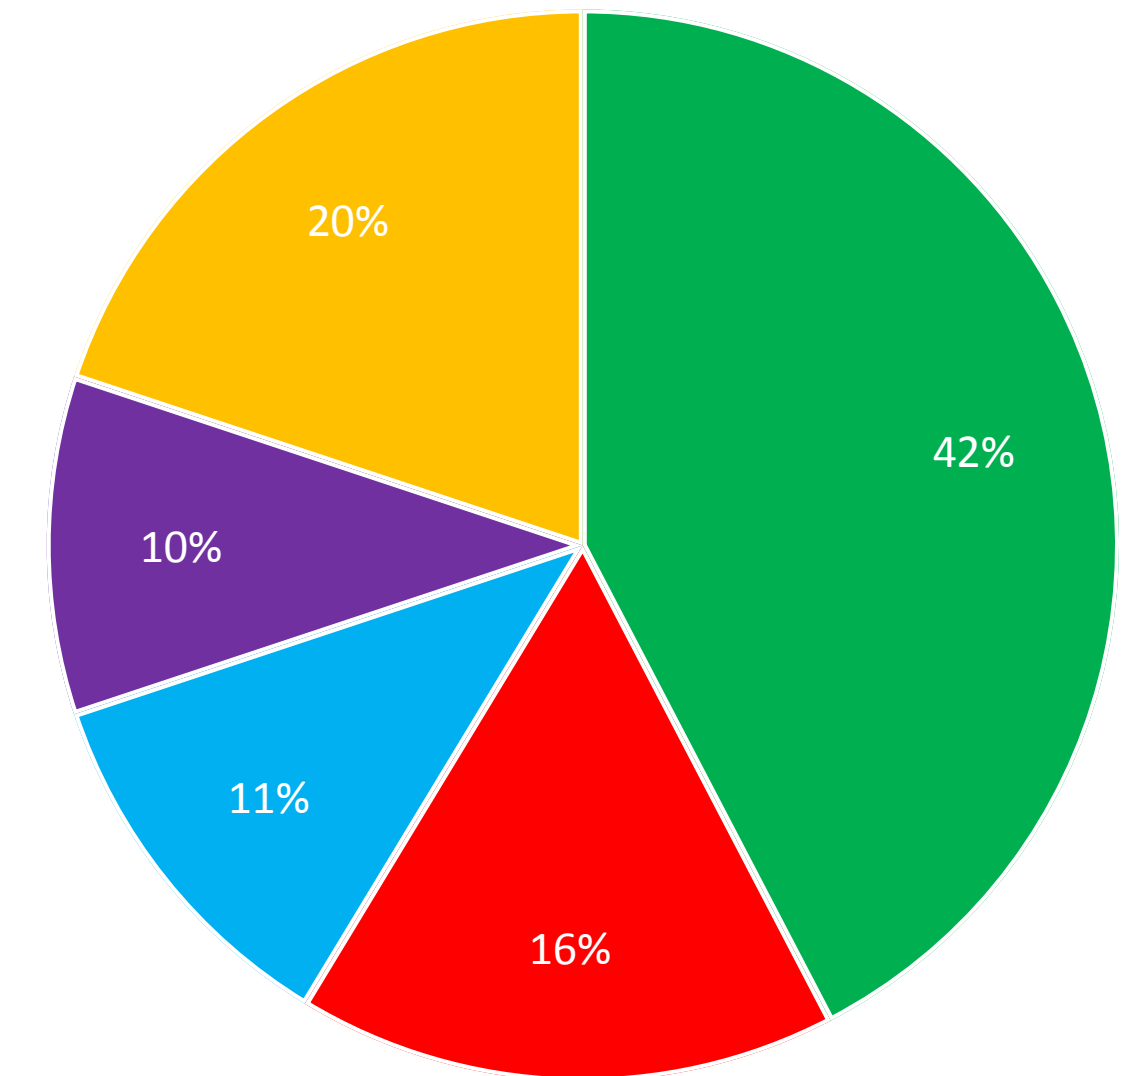

Results By Polling Station - MONTREAL

Eeyou Istchee - GRAND CHIEF ELECTION 2017

Last Updated: 2017-07-13 1:47 AM

Candidates	Ballots	Percentage
Abel BOSUM	83	42%
Darlene CHEECHOO	32	16%
Ashley ISERHOFF	22	11%
Rodney MARK	20	10%
Richard SHECAPIO	39	20%
Total	196	100%